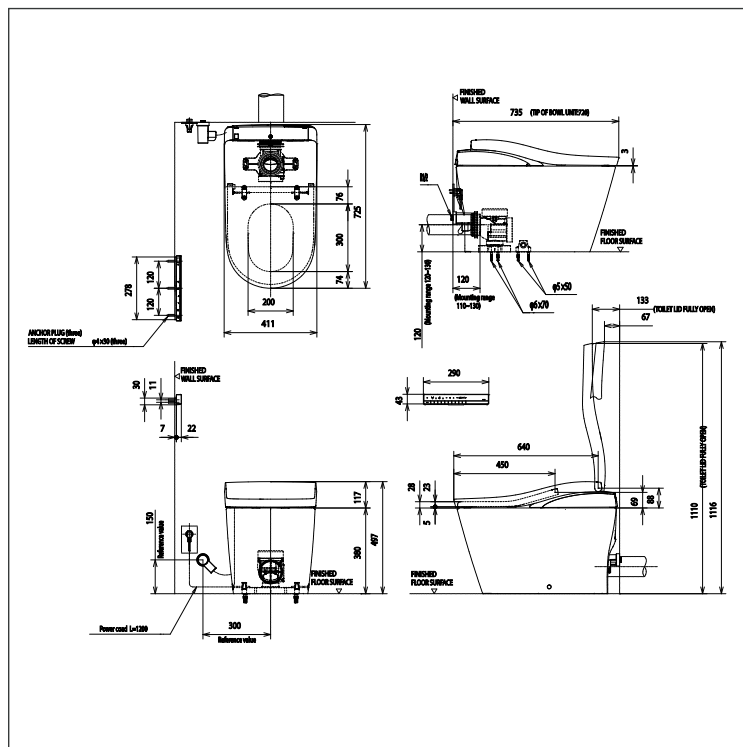

Features

- The elegant corrugated top cover and space are mutually complementary, the decorative strips with metallic texture add charm under fusion, and the all-inclusive bae design is more luxurious
- The toilet seat adopts ergonomic circular arc design to ensure comfortable seating
- The function can be improved by one button, which is convenient for cleaning
- The new upgraded intelligent cleaning system brings a more comfortable and clean experience.

Specifications

- Flush System** : TORNADO HYBRID ECOLOGY SYSTEM
- Water Use** : 3.0/4.5 L
- Rough-in** : 120-130 mm
- Water Pressure** : 0.05MPa~0.75MPa
- Power Rating** : 834~1448W , 220V 50Hz
- Length of Power Cord** : 1.2 m
- Size** : 411W x 725D x 497H mm