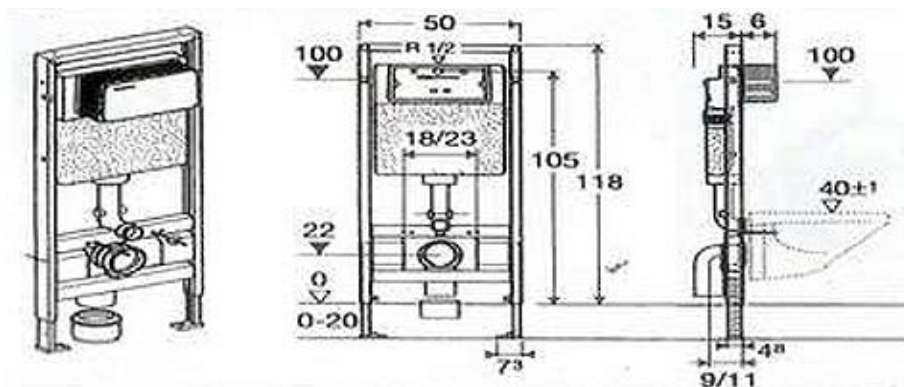

TOTO

FLUSH VALVE

C9551

Toilet Flush Valve

Product Features

Concealed Tank
Geberit

Suggestion Fittings & Parts

Remark : We reserve the right to change some parts for suitability.