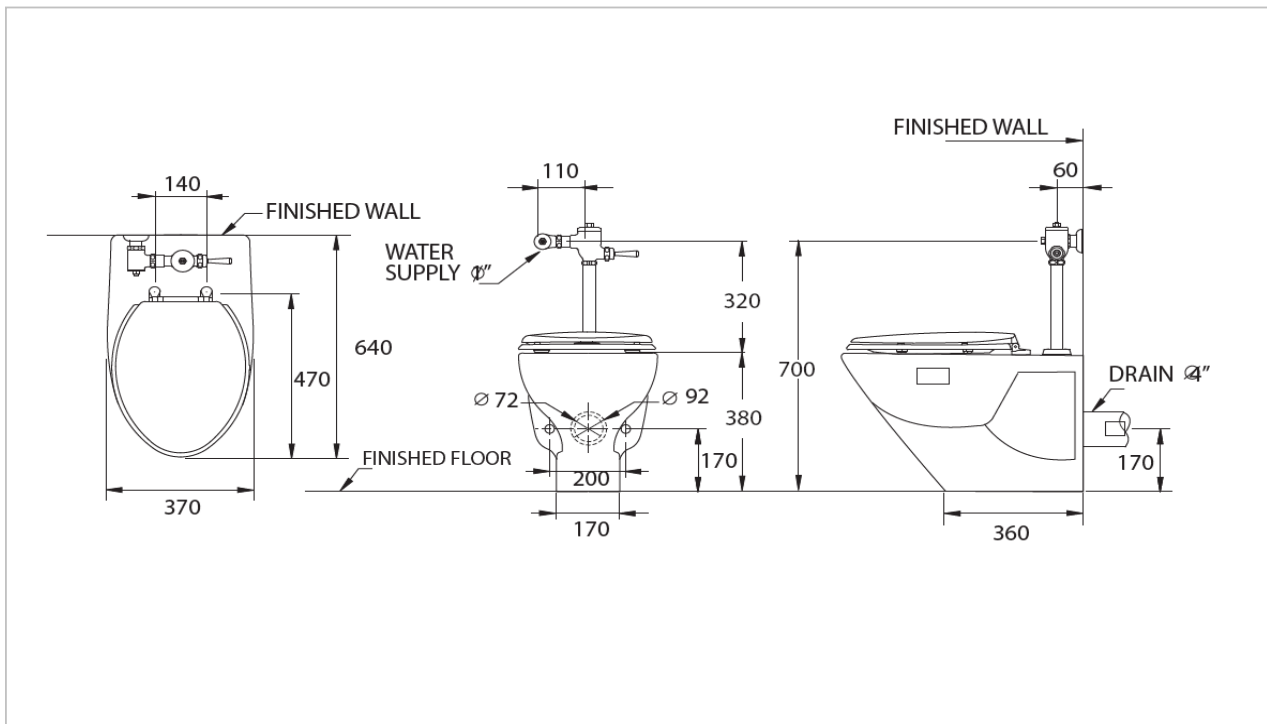

TOTO

TOILET

C743PVRSU

Wall Faced Toilet (Top Inlet)

Product Features

Flush System : Siphon-Jet(6L)
Bowl Shape : Elongated
P-Trap : 170 mm
Flush Valve : TS404XNS

Suggestion Fittings & Parts

Remark : We reserve the right to change some parts for suitability.