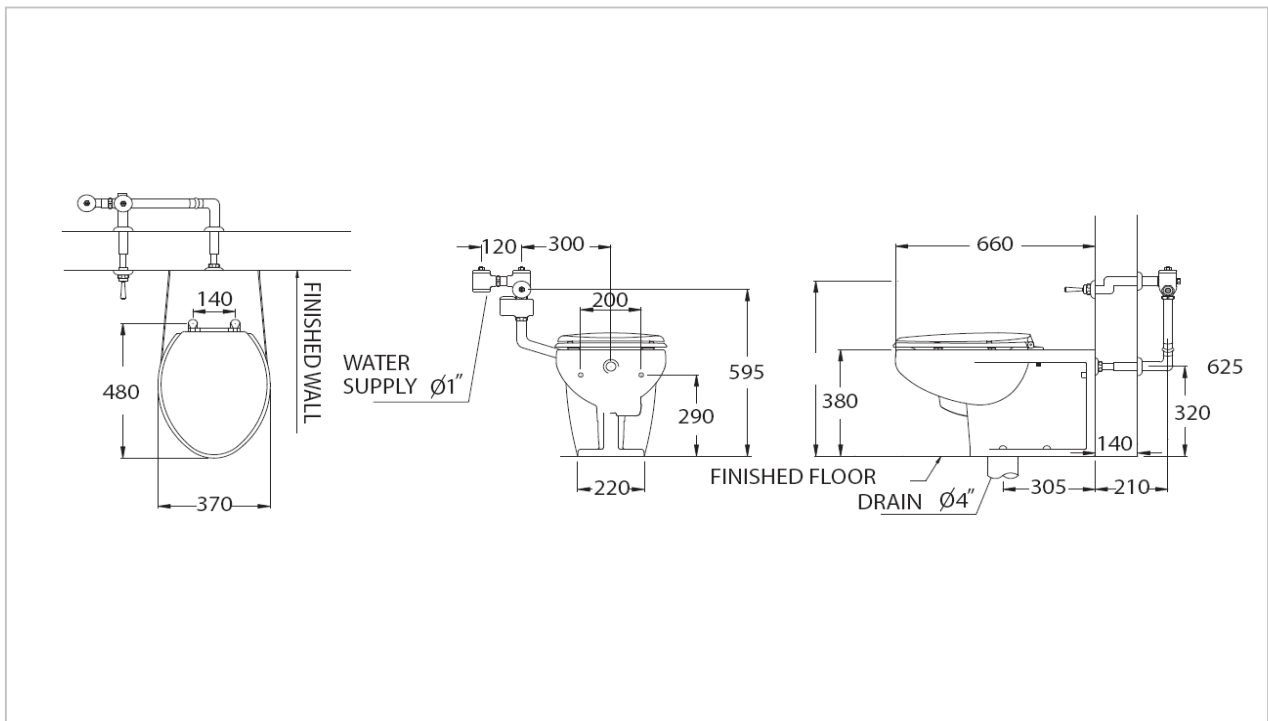

TOTO

TOILET

C714

Wall Faced Toilet (Back Inlet)

Product Features

Flush System : Siphon-Jet
Bowl Shape : Elongated
Rough-in : 305 mm
Flush Valve : TV150NRNV1

Suggestion Fittings & Parts

Remark : We reserve the right to change some parts for suitability.