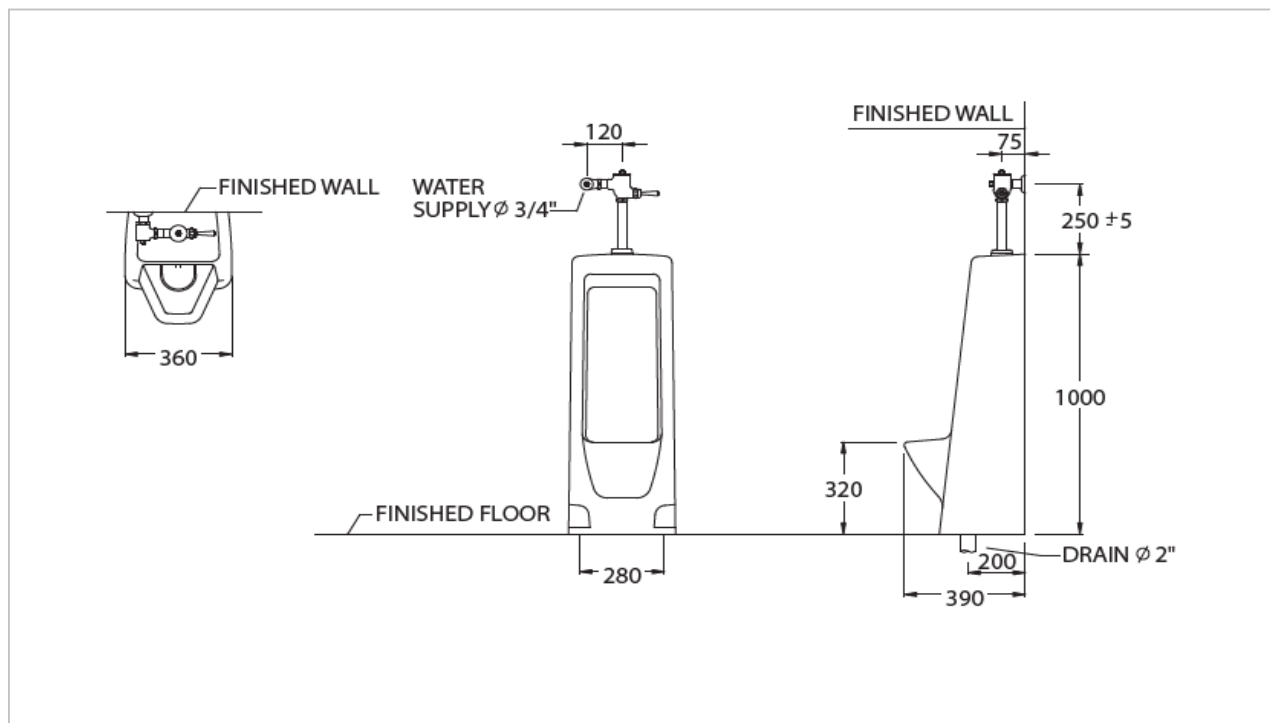

# C312

Floor Mounted Urinal (Top Inlet)

## Product Features

- Size : 360x390x1000mm  
Flush Valve(Sensor) : TS440N  
Flush Valve(Normal) :  
- TS401DUF  
- TS404DUF  
- TS401EDUF  
- TS404EDUF