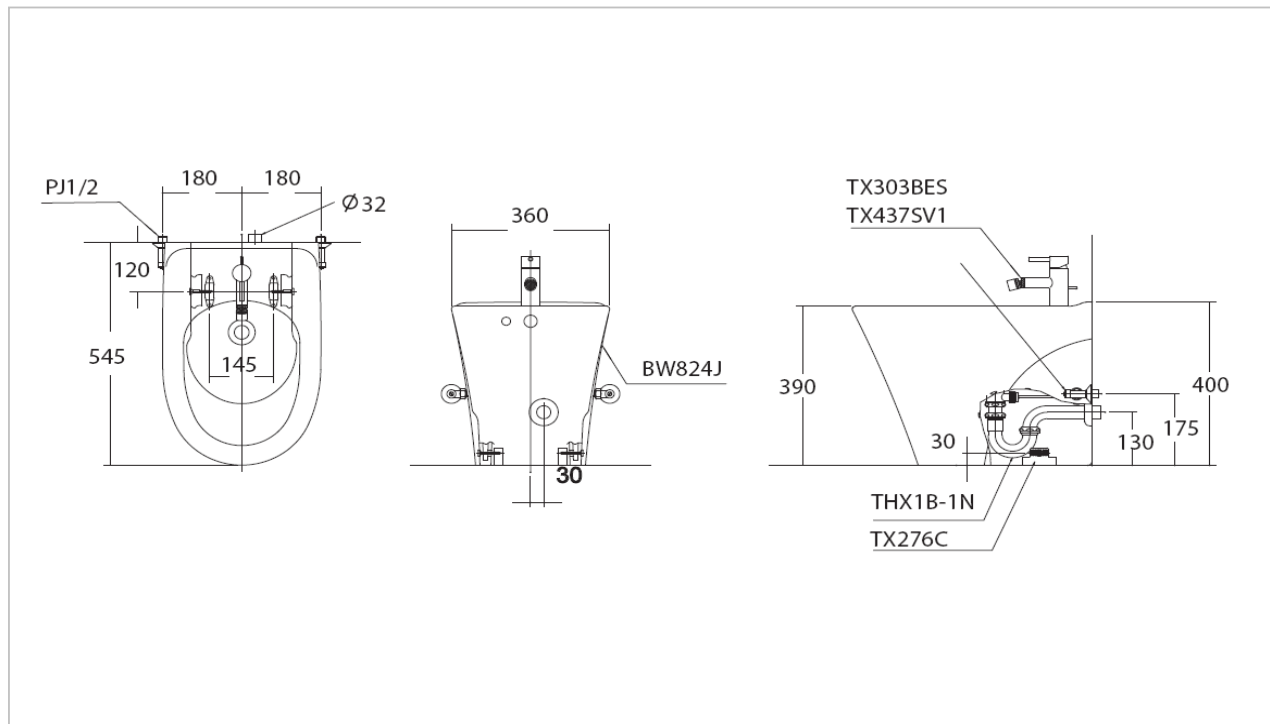

TOTO

BIDET

BWT824J

"Avante" Wall Faced Bidet

Product Features

Suggestion Fittings & Parts

Remark : We reserve the right to change some parts for suitability.

TOTO (THAILAND) CO.,LTD

Bangkok Office : 598 Q House Ploenjit Building., G floor., Ploenchit Rd., Lumpini, Pathumwan, Bangkok. 10330 Thailand
Tel : +(66)2-650-9925(AUTO) Fax : +(66)2-650-9923-4
www.toto.co.th