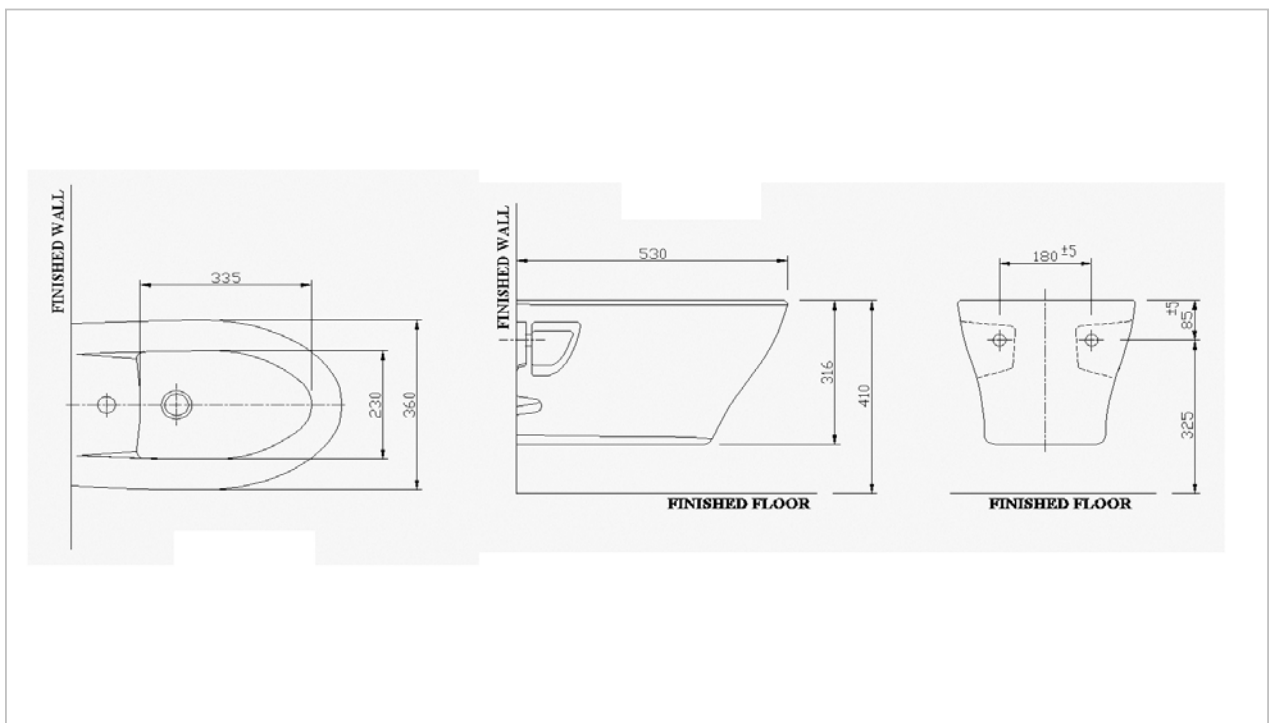

TOTO

BIDET

BW941K

Bidet

Product Features

Suggestion Fittings & Parts

Remark : We reserve the right to change some parts for suitability.

TOTO (THAILAND) CO.,LTD