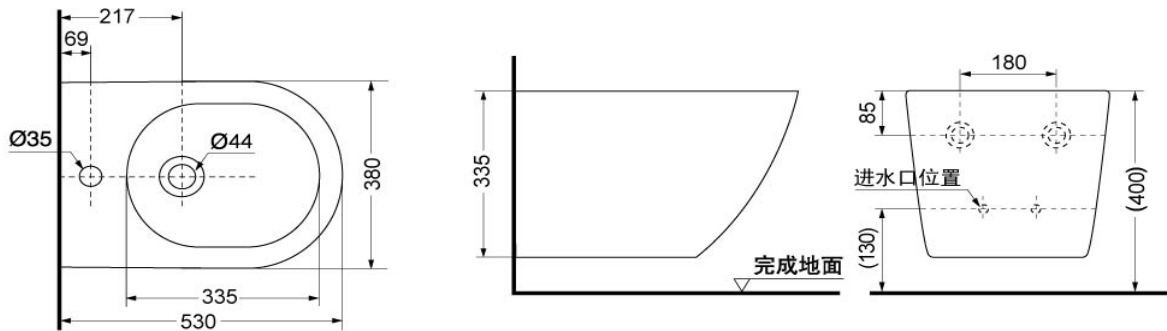

TOTO

BIDET

BW762B

"Basic+" Bidet

Product Features

Suggestion Fittings & Parts

Remark : We reserve the right to change some parts for suitability.

TOTO (THAILAND) CO.,LTD

Bangkok Office : 598 Q House Ploenjit Building., G floor., Ploenchit Rd., Lumpini, Pathumwan, Bangkok. 10330 Thailand

Tel : +(66)2-650-9925(AUTO) Fax : +(66)2-650-9923-4

www.toto.co.th