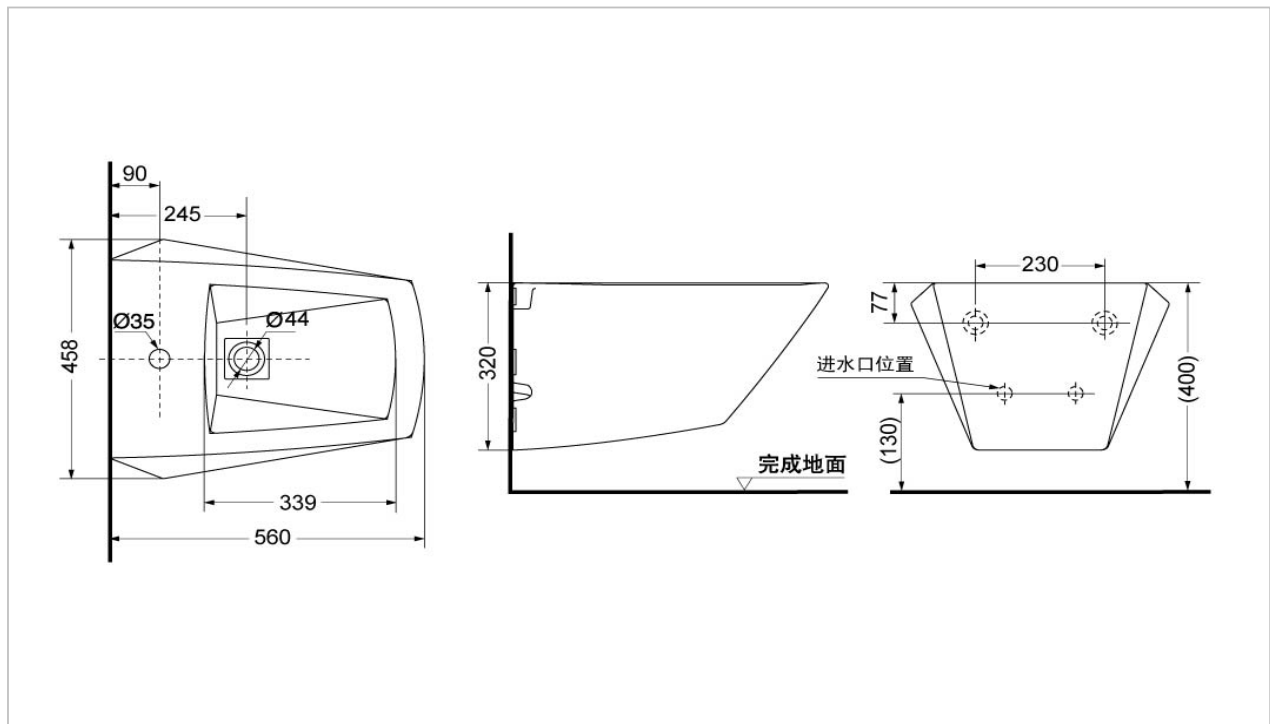

TOTO

BIDET

BW682B

"Jewelhex" Bidet

Product Features

Suggestion Fittings & Parts

Remark : We reserve the right to change some parts for suitability.

TOTO (THAILAND) CO.,LTD