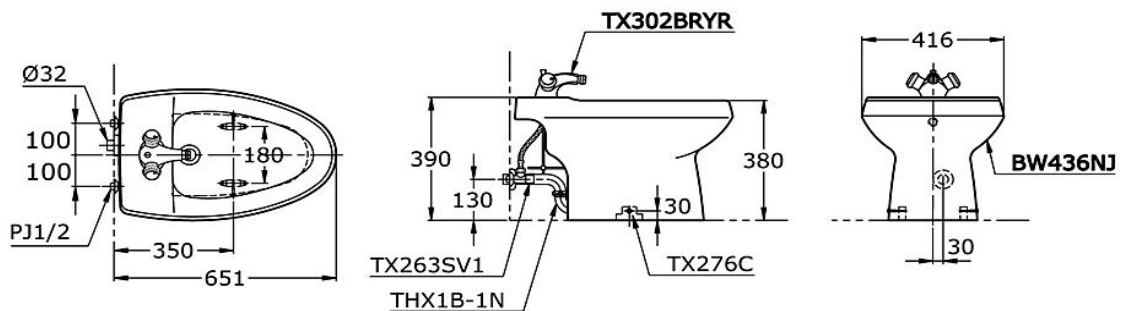

SUPERIOR BW 436 NJ

Suggestion Fittings & Parts

Remark : We reserve the right to change some parts for suitability.

TOTO (THAILAND) CO.,LTD

Bangkok Office : 598 Q House Ploenjit Building., G floor., Ploenchit Rd., Lumpini, Pathumwan, Bangkok. 10330 Thailand

Tel : +(66)2-650-9925(AUTO) Fax : +(66)2-650-9923-4

www.toto.co.th