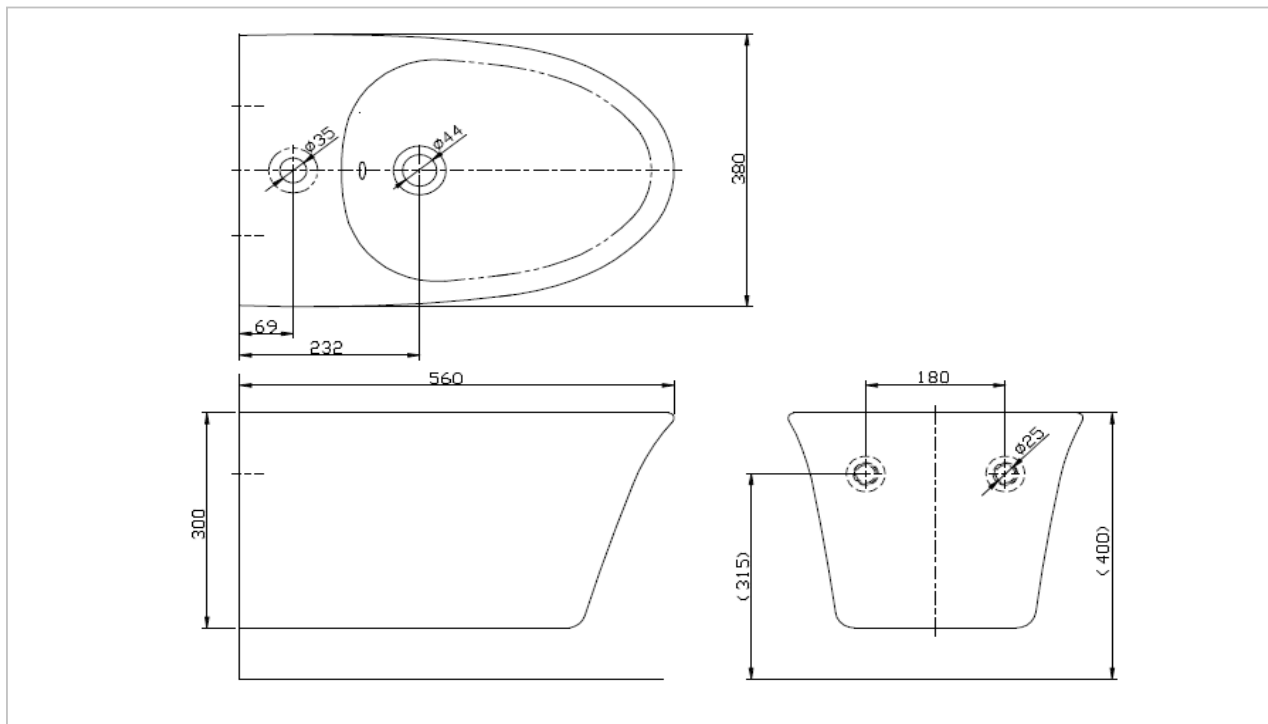

TOTO

TOILET

BW192K

"Willow" Wall Hung Bidet

Product Features

Size : 380w x 560D x 300H mm.

Suggestion Fittings & Parts

Remark : We reserve the right to change some parts for suitability.