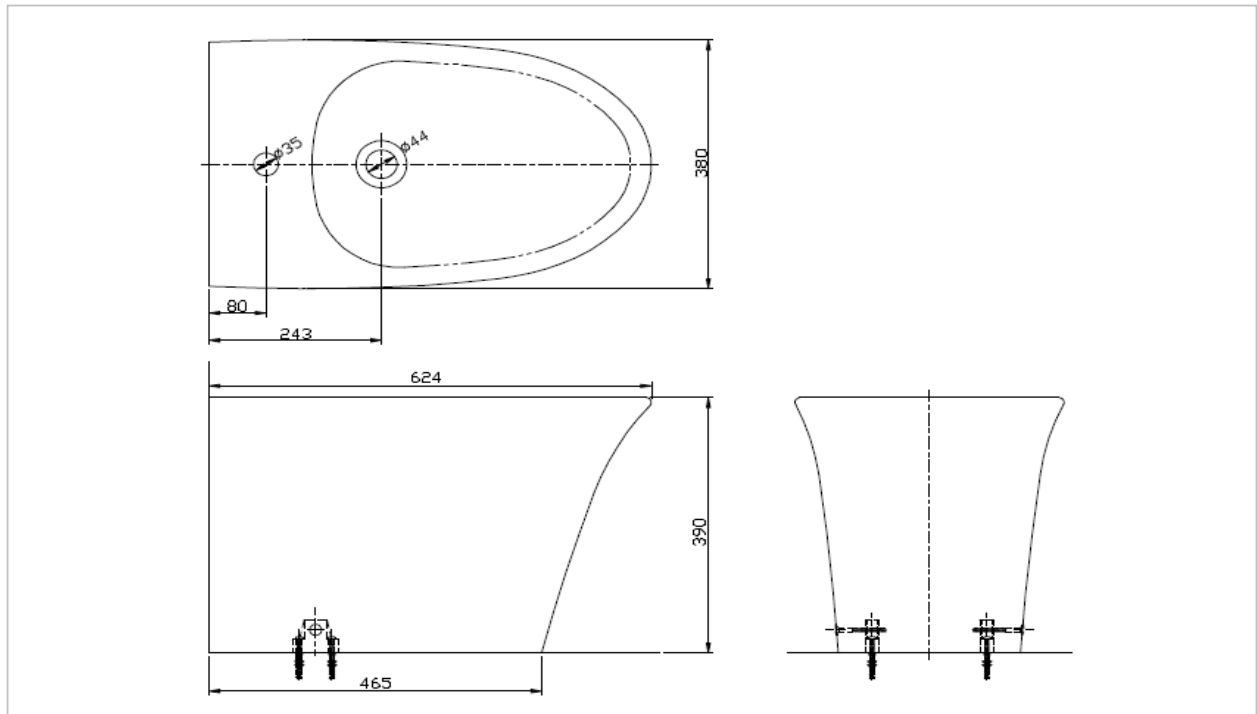

**TOTO**

**TOILET**

**BW190K**

*"Willow" Wall Face Bidet*

**Product Features**

Size : 380w x 634D x 390H mm.

**Suggestion Fittings & Parts**

Remark : We reserve the right to change some parts for suitability.