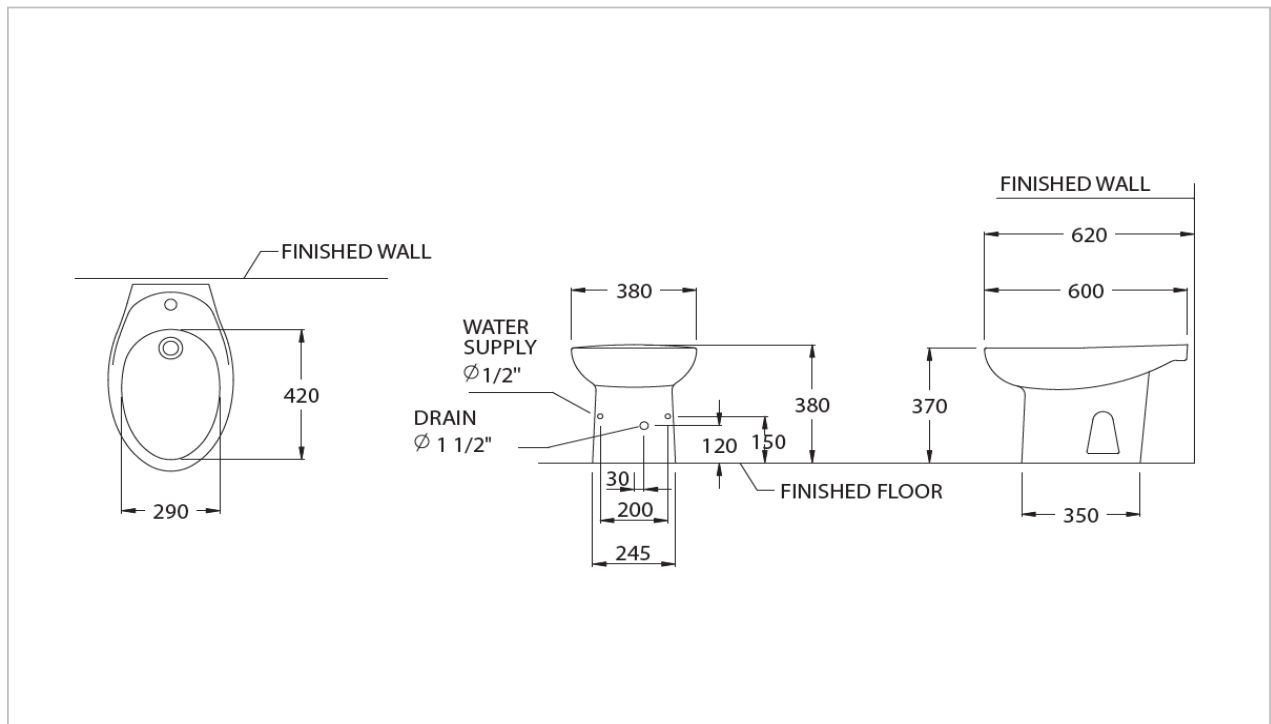

TOTO

BIDET

B301

"Regent" Bidet

Product Features

Suggestion Fittings & Parts

Remark : We reserve the right to change some parts for suitability.

TOTO (THAILAND) CO.,LTD