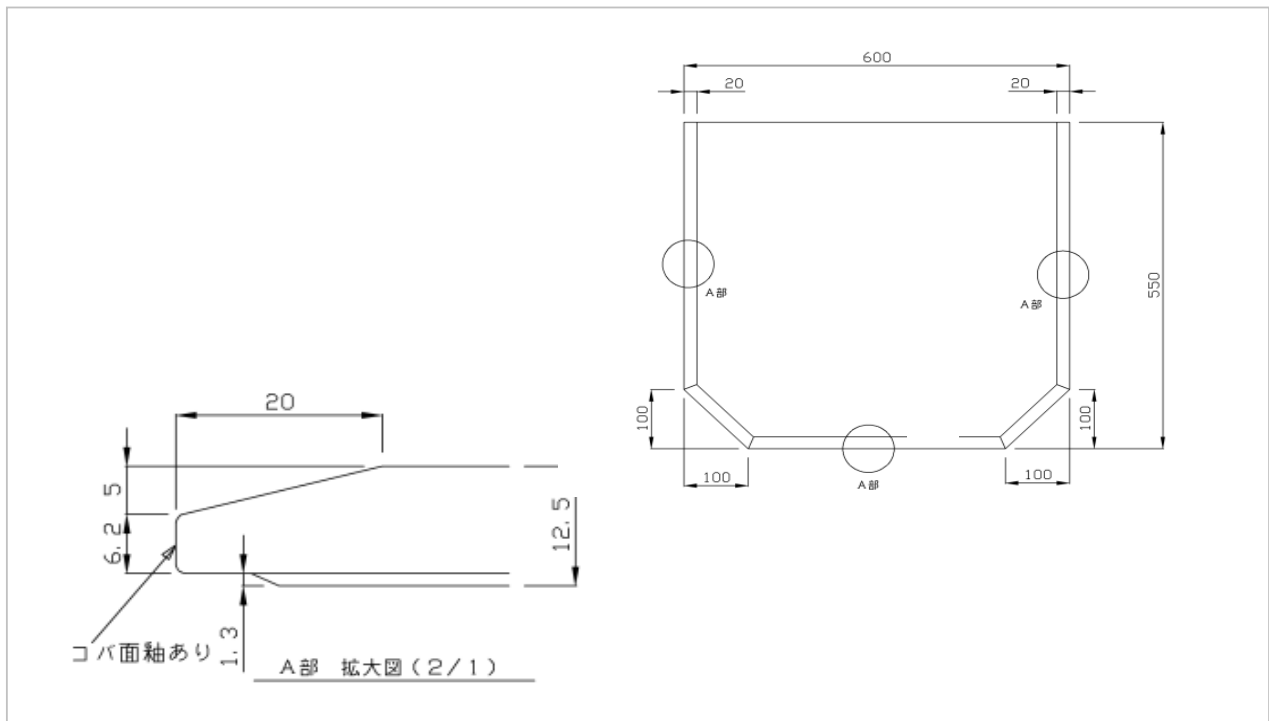

TOTO

ACCESSORIES

AB655K # HD4A

Toilet Accessories

Product Features

Product Name: Hydrocera Floor PUS
Tecnology : Hydrotect

Suggestion Fittings & Parts

Remark : We reserve the right to change some parts for suitability.