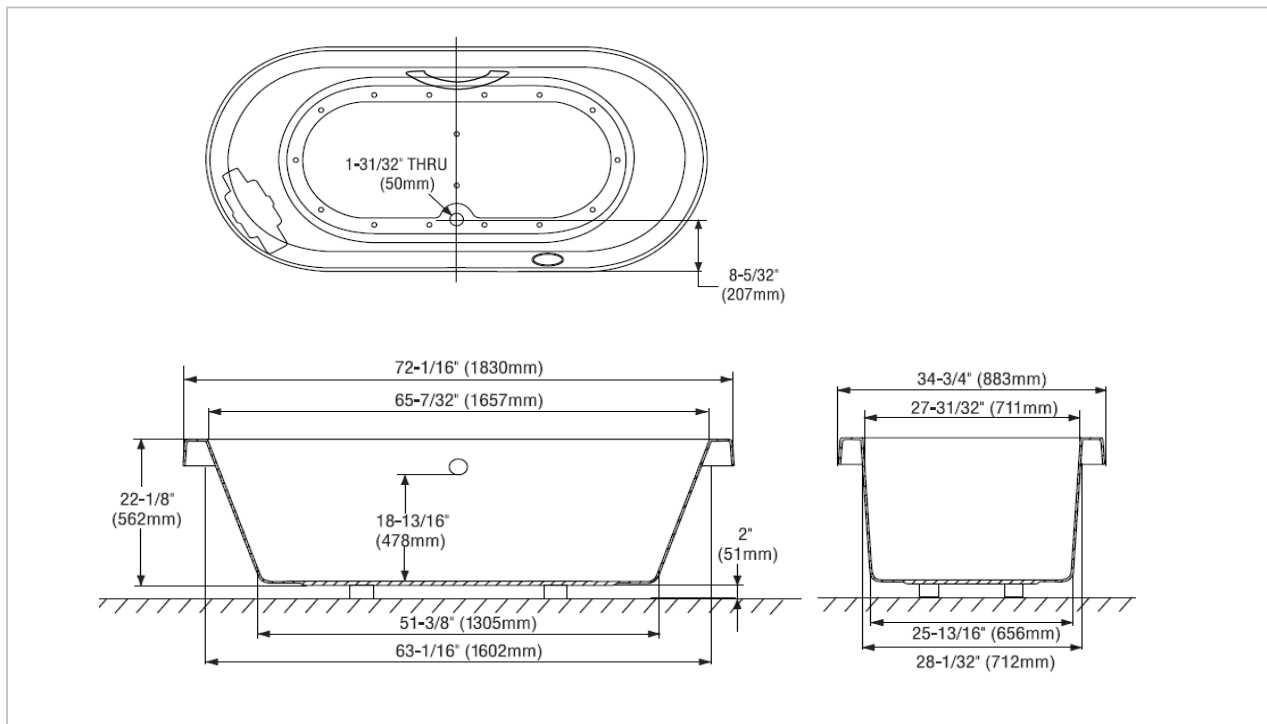

TOTO

BATHTUB

ABA794L/R

"Nexus" Acrylic Bathtub

Product Features

Size : 1830x883x562 mm.

Suggestion Fittings & Parts

Remark : We reserve the right to change some parts for suitability.