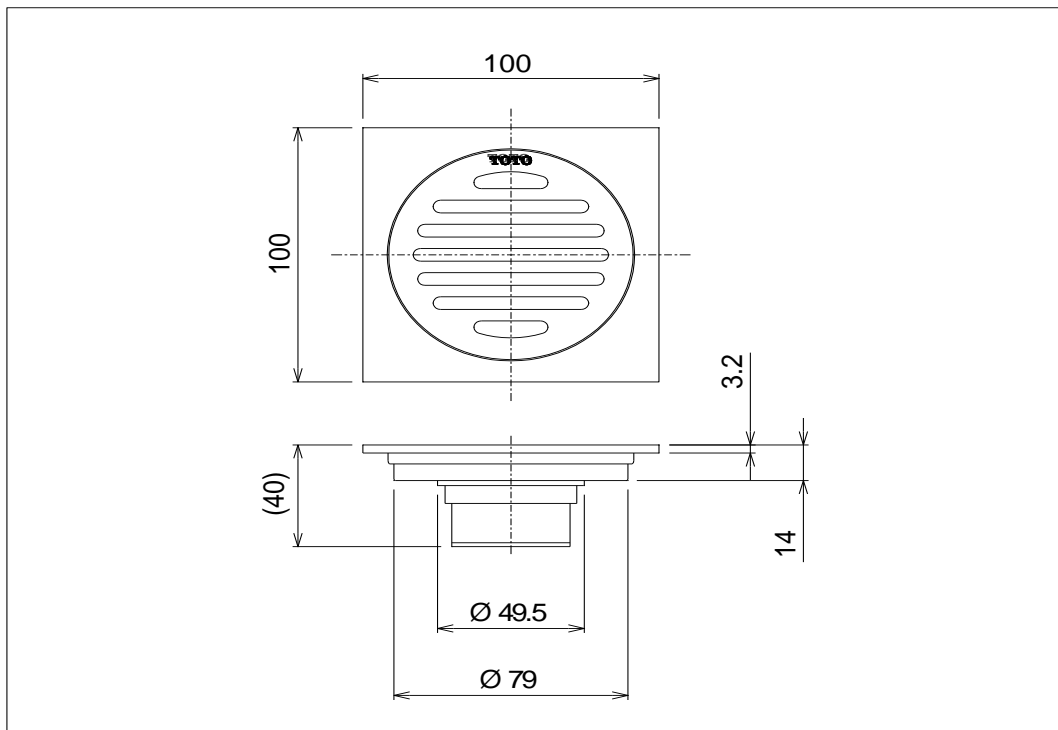

Others- Floor Drain

Product Features

Floor Drain with Square Flange
Size: 100x100x40mm
Made up of Brass with Nickel Chrome Plated

TVBA407

Suggestion Fittings & Parts

Remark : We reserve the right to change some parts for suitability.