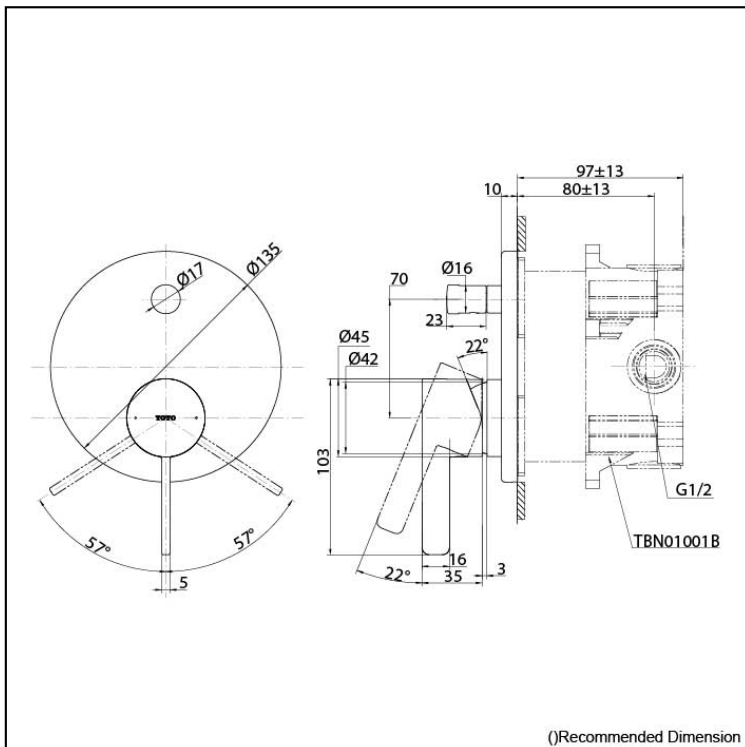

*GF Series
Single Lever Shower Mixer with Diverter
with Mini Unit*

Features

- Design Concept is Gorgeous and Advance.
- Easy Installation and Usage
- Long lasting, COMFORT GLIDE mechanism for a smooth operation

Specifications

Finish: Chrome
Material: Brass
Water Pressure: 0.05MPa~1.0MPa

Parts description

- TBG11304T
Single Lever Shower Mixer with Diverter
- TBN01001T
Concealed Box

Please consult a TOTO representative for details