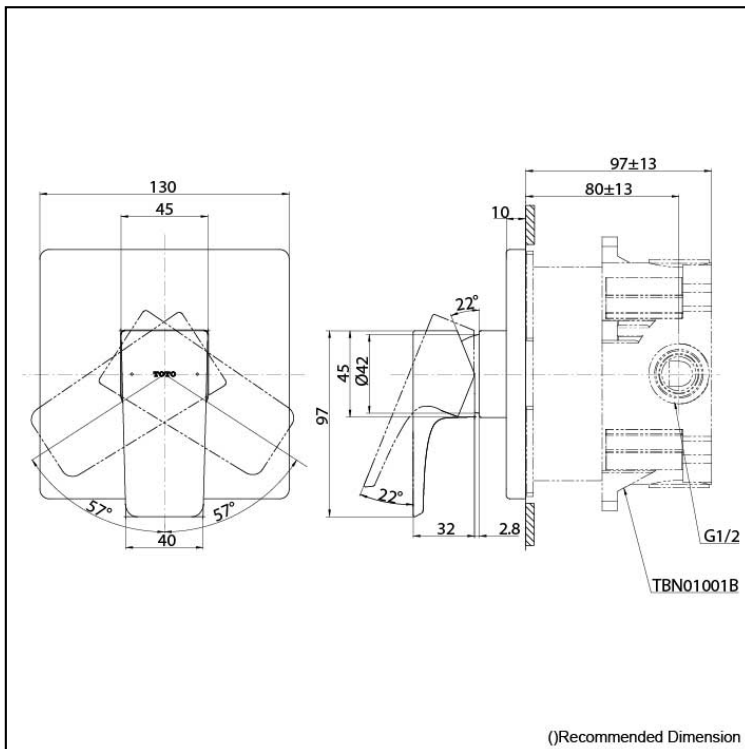

GE Series
Single Lever Shower Mixer
with Mini Unit

Features

- Design Concept is Gorgeous and Advance.
- Easy Installation and Usage
- Long lasting, COMFORT GLIDE mechanism for a smooth operation

Specifications

Finish:	Chrome
Material:	Brass
Water Pressure:	0.05MPa~1.0MPa

Parts description

- TBG07303
Single Lever Shower Mixer
- TBN01001T
Concealed Box

Please consult a TOTO representative for details