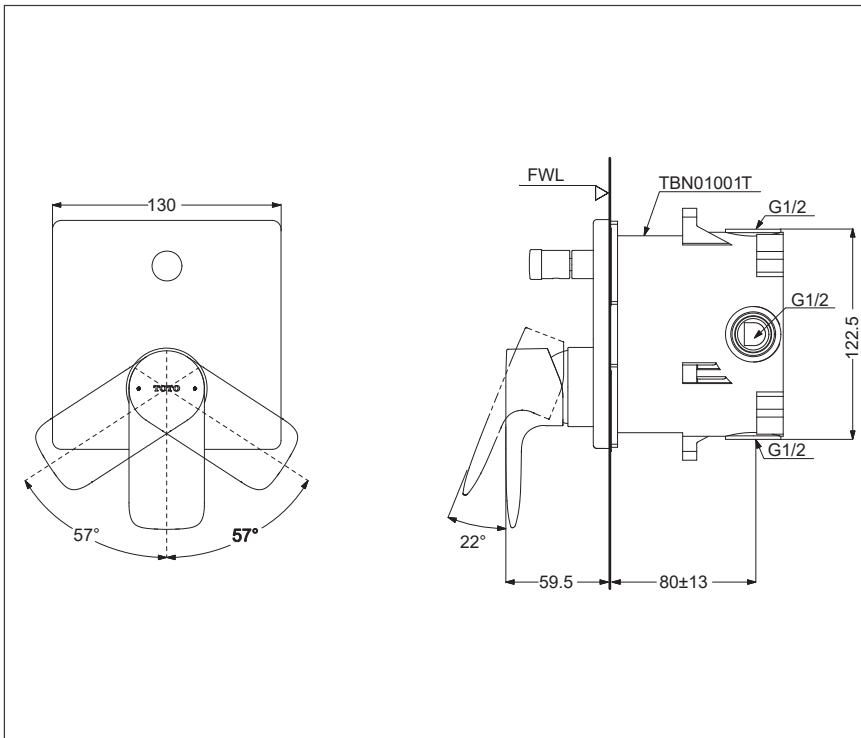

Parts Description

- **TBG04304T**
  Single Lever Shower Mixer with diverter
  (w/o box)

Please consult a TOTO representative for details