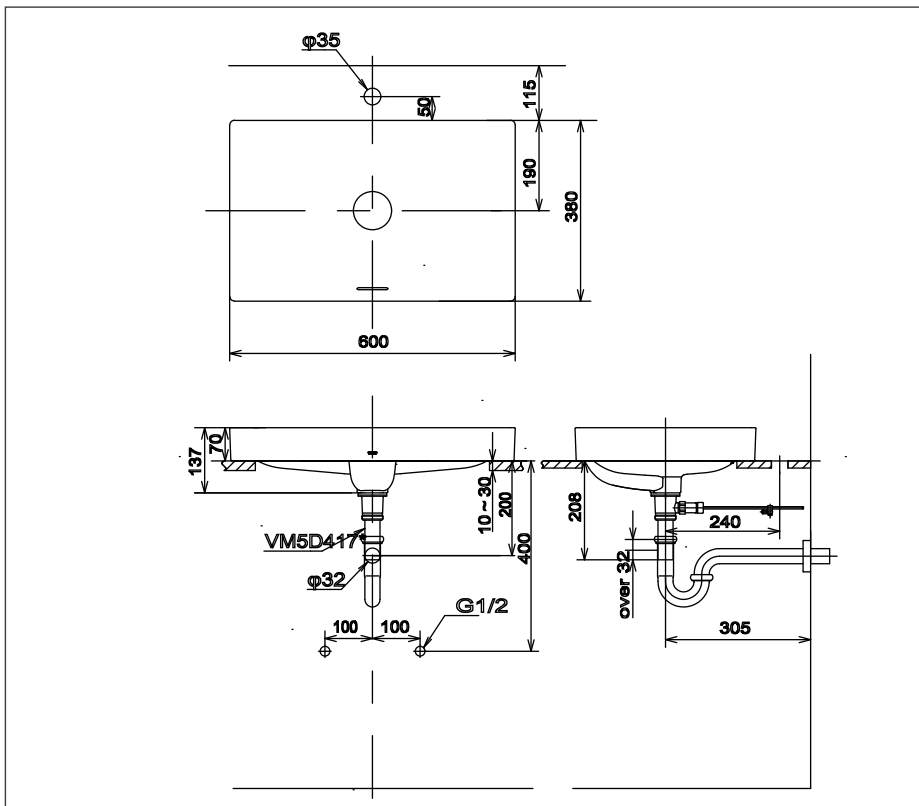

### Specifications

Size : 600W x 380D x 70H mm

### Parts description

Faucet not included

- LW4716R  
Console Lavatory w/ slotted  
Waste Drainer, Brackets