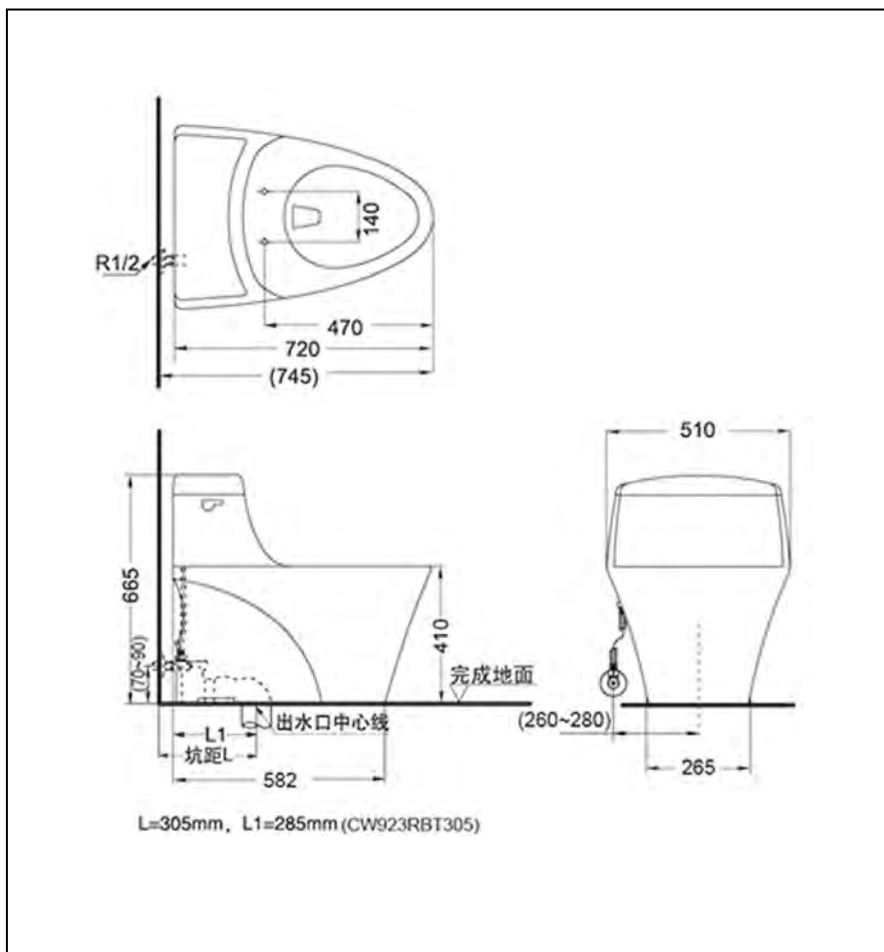

Specifications

Flush System	: TORNADO
Water Use	: 4.8 (L)
Bowl Shape	: Elongated
Rough-In	: 305 mm
Seat&Cover	: TC281SJ
with CEFIONTECT	

Parts description

- CW923RUT
Toilet Body
- TC281SJ
Seat&Cover

Colors