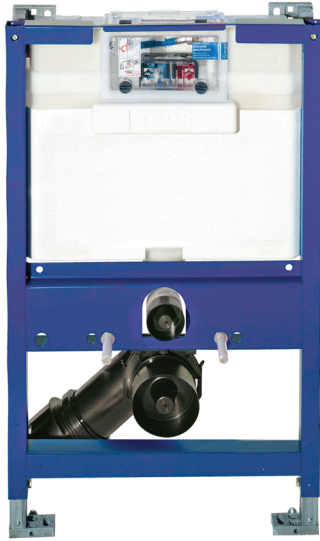

TOTO | CONCEALED TANK

Concealed Tank with Low Type Frame

WH142A

Features

- Dual Flush System
- WATER SAVING

Specifications

Water Use : 4.5L / 3L

Water Pressure : 0.05MPa~0.75MPa

Parts description

● WH142A

Concealed Tank with Low Type Frame

*Only use with Wall Hung Toilet below

- CWT542
- CWT522
- CWT247V7
- CWT822RUV2
- CWT812UV2
- CWT762
- CWT192K

Optional Parts

- MB****
Flush Panel