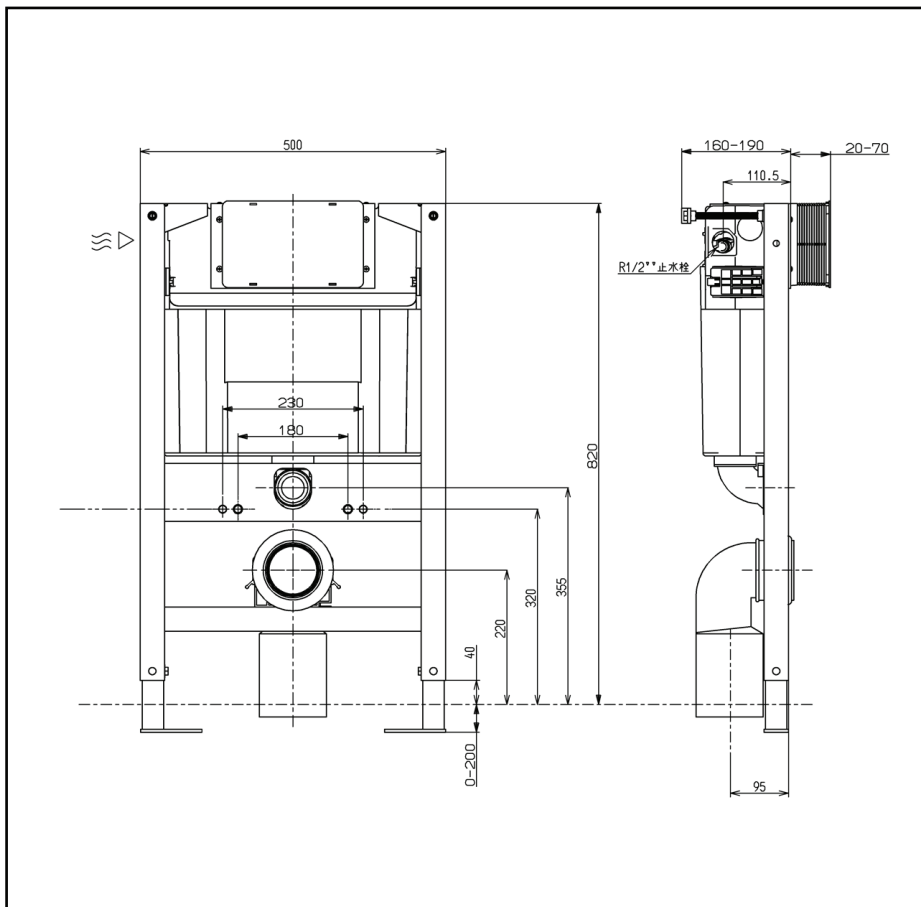

TOTO | CONCEALED TANK

Concealed Tank with Low Type Frame

WH142A

Features

- Dual Flush System
- WATER SAVING

Specifications

Water Use : 4.5L / 3L

Water Pressure : 0.05MPa~0.75MPa

Parts description

● WH142A

Concealed Tank with Low Type Frame

*Only use with Wall Hung Toilet below

- CWT542
- CWT522
- CWT247V7
- CWT822RUV2
- CWT812UV2
- CWT762
- CWT192K

Optional Parts

- MB****
Flush Panel