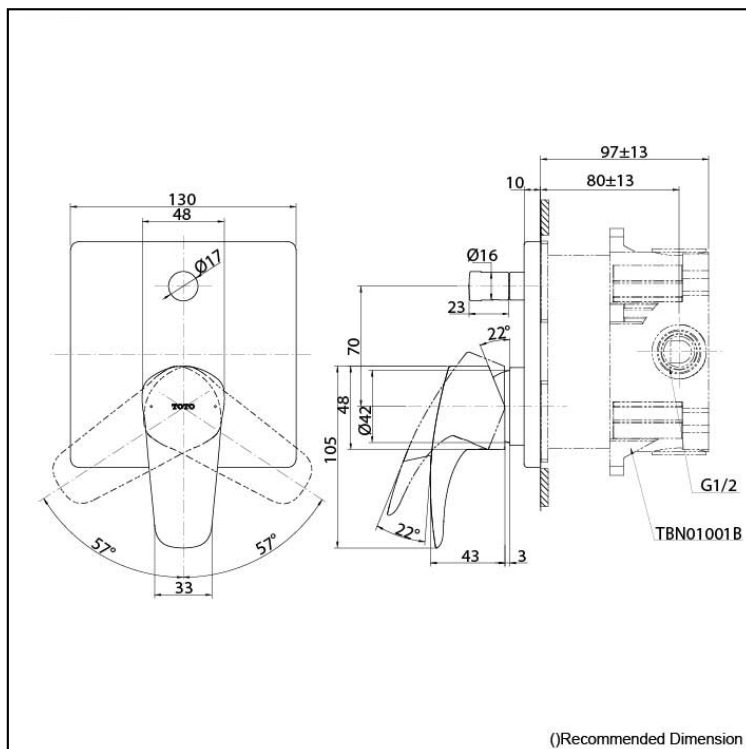

GM Series
Single Lever Shower Mixer with Diverter
with Mini Unit

Features

- Design Concept is Gorgeous and Advance.
- Easy Installation and Usage
- Long lasting, COMFORT GLIDE mechanism for a smooth operation

Specifications

Finish:	Chrome
Material:	Brass
Water Pressure:	0.05MPa~1.0MPa

Parts description

- TBG09304
Single Lever Shower Mixer with Diverter
- TBN01001T
Concealed Box

Please consult a TOTO representative for details