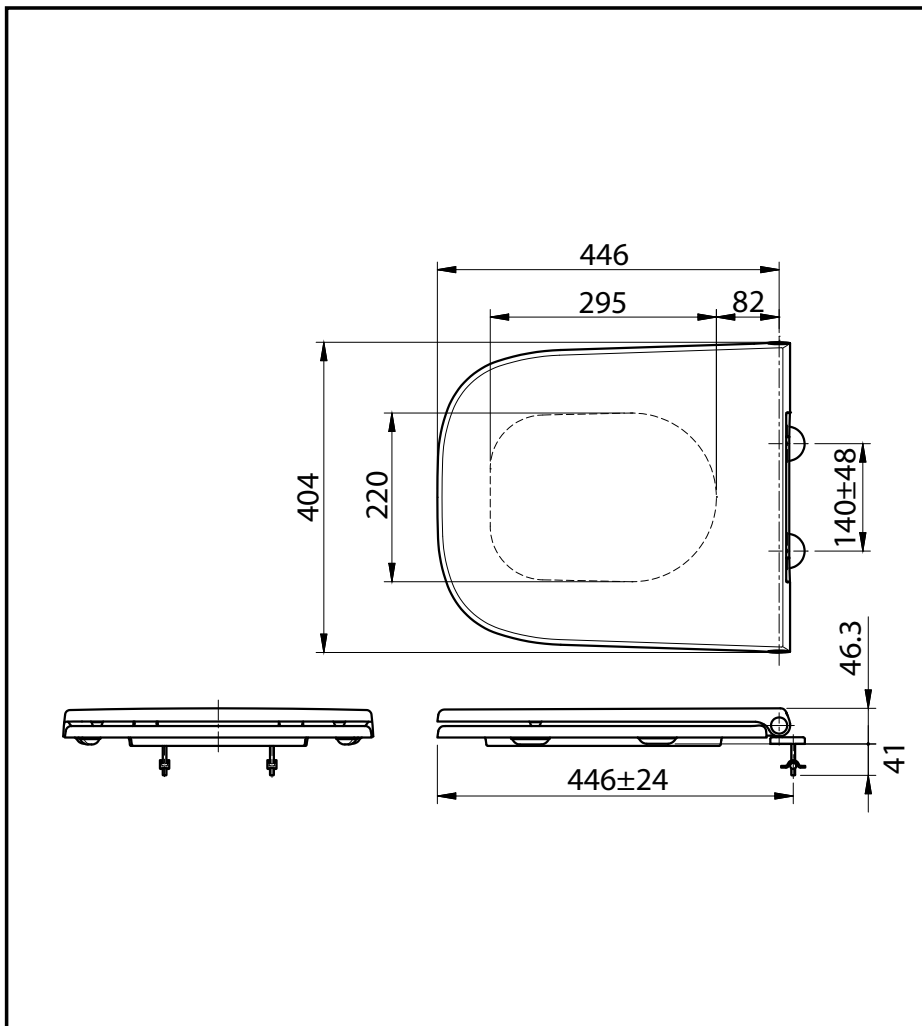

Colors

White

Please consult a TOTO representative for details