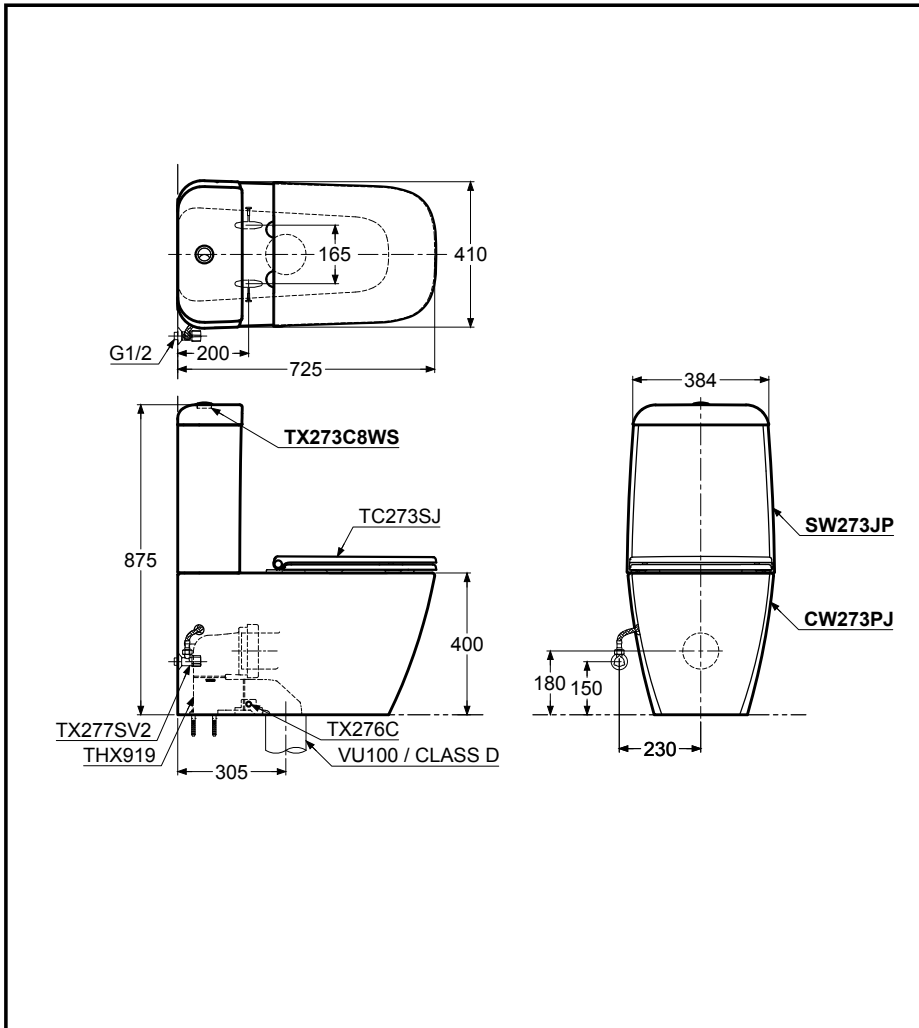

CLOSE COUPLED TOILET

CST273U

Features

- Dual Flush System
- TORNADO Flushing for powerful flushing effect with less amount of water
- WATER SAVING
- CEFIONTECT prevents debris on toilet surface
- RIMLESS bowl design ensures easy cleaning and ultimate hygiene

Specifications

Flush System : TORNADO

Water Use : 4.5/3 L

Rough-in : 305 mm

Bowl Shape : Square Elongated

Size : 410W x 725D x 875H mm

Colors

White