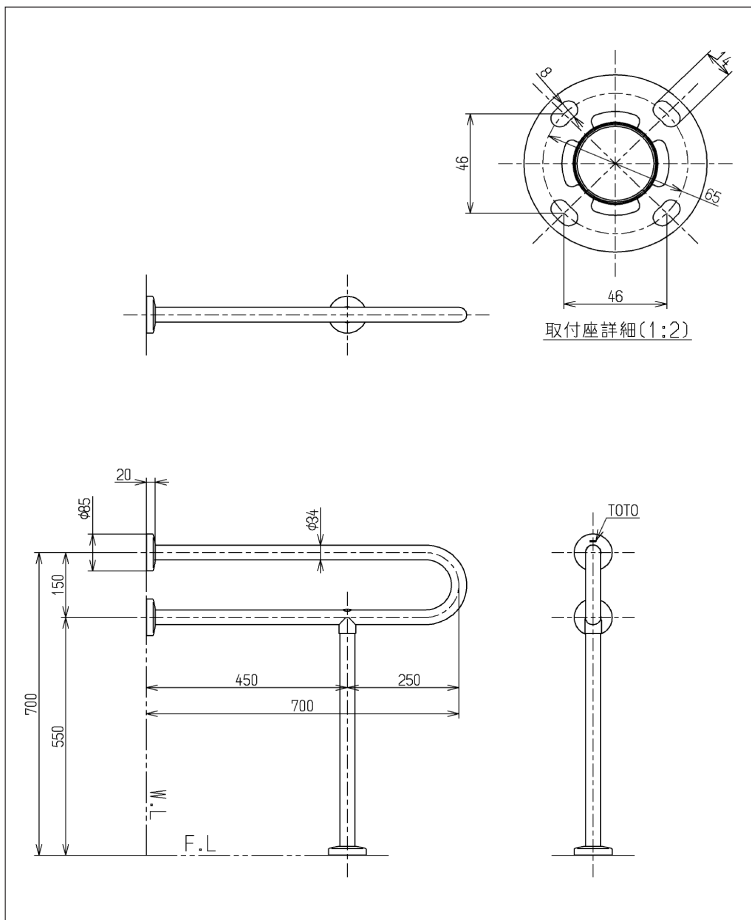

Hand Rail

Features

- Highly resistant to scratches and stains
- Requires less maintenance
- Ideal for use in public areas
- Essential for handicap toilet

Specifications

Size : 700 mm (Ø 34)

Material : Stainless Steel

Parts Description

- **T113BP22**
Handrail

Please consult a TOTO representative for details