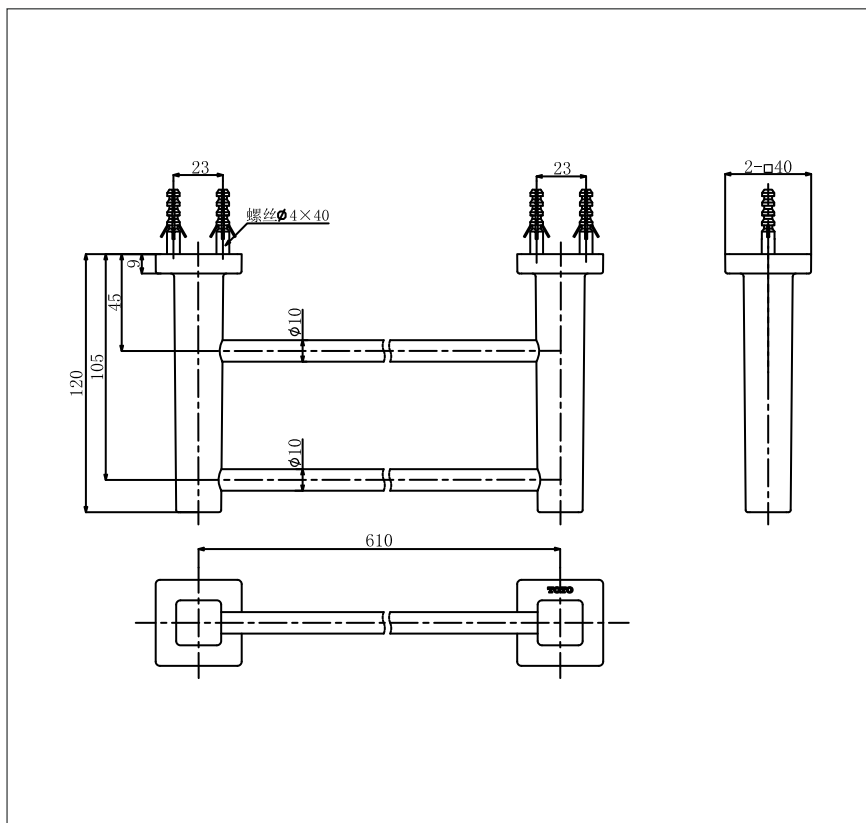

### Specifications

Length : 610 mm.

Please consult a TOTO representative for details