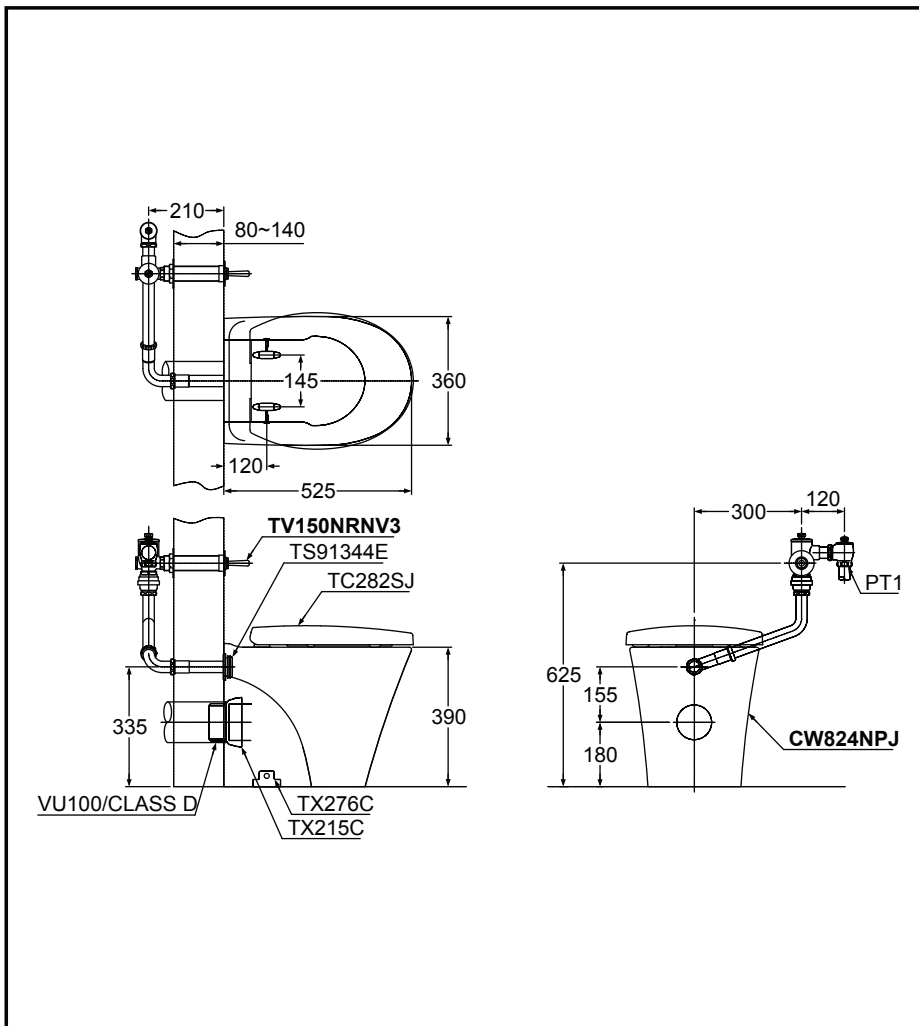

Colors

White

Please consult a TOTO representative for details