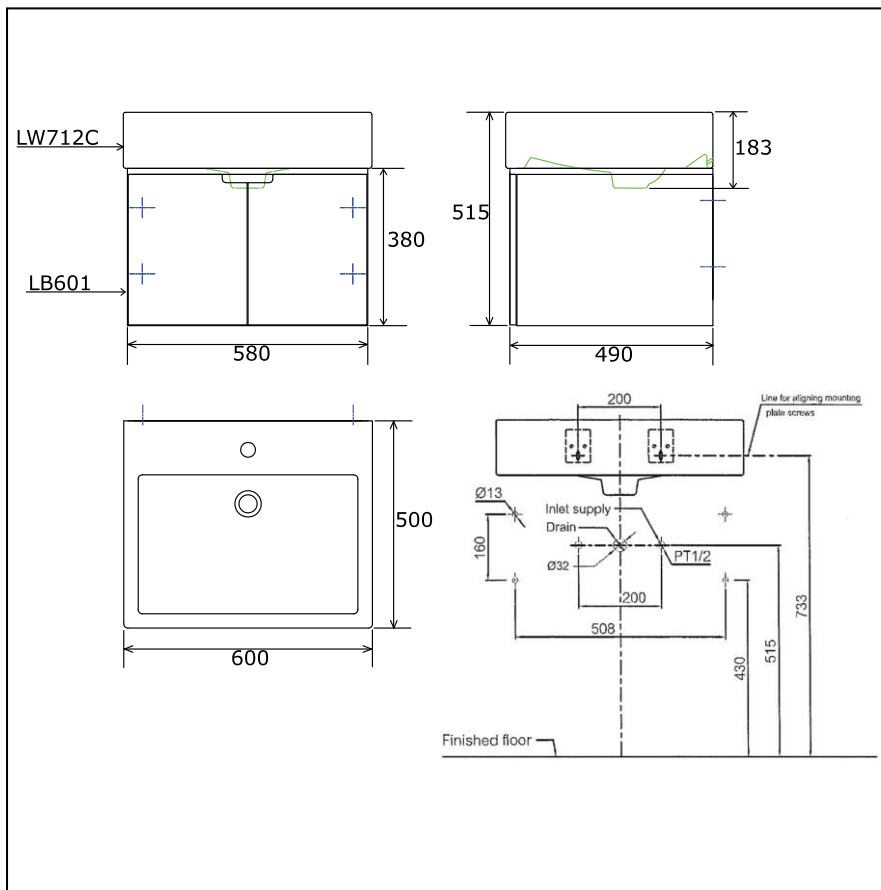

Item number: **LBAT601PB (Beige Color)**
LBAT601PG (Gray Color)

(Gray Color)

Features

- Simple and compact design for room limited residence.
- Convenient no-handle tip on doors.
- Room saving and easy to clean wall-hung design.
- Open shelf.

Specifications

Size : W600 x D500 x H515 mm

Drawing:

Colors

- (Beige Color)
- (Gray Color)

Please consult a TOTO representative for details