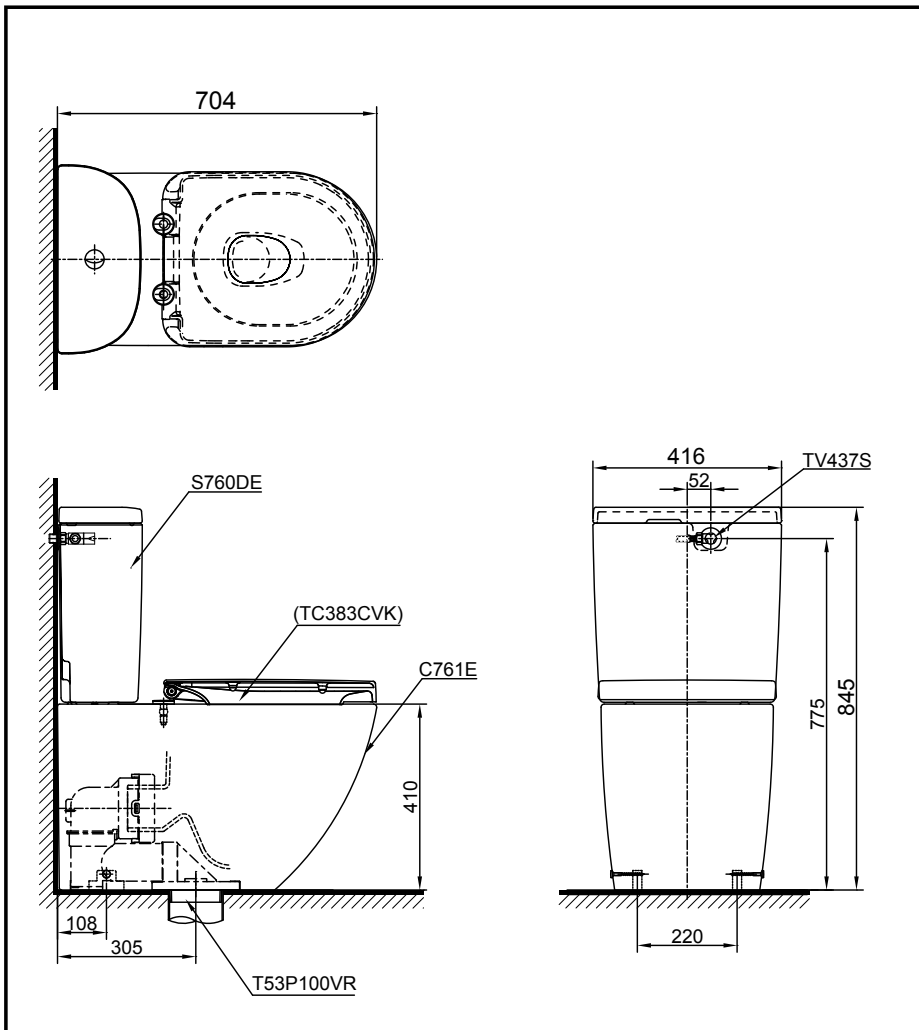

Basic + CLOSE COUPLED TOILET

CST761

Features

- Stylish design for Basic+ Suite
- Dual Flush System
- TORNADO Flushing for powerful flushing effect with less amount of water
- WATER SAVING
- CEFIONTECT prevents debris on toilet surface
- RIMLESS bowl design ensures easy cleaning and ultimate hygiene

Specifications

Flush System	: TORNADO
Water Use	: 4.8L / 3L
Rough-in	: 305 mm
Bowl Shape	: D-Shape
Water Pressure	: 0.05MPa~0.75MPa
Size	: 416W x 704D x 845H mm

Parts description

- **C761E**
D-Shape Closet Bowl (S-Trap)
- **S760DE**
Tank & Lid w/ Tank Trim
- **T53P100VR**
Floor Flange