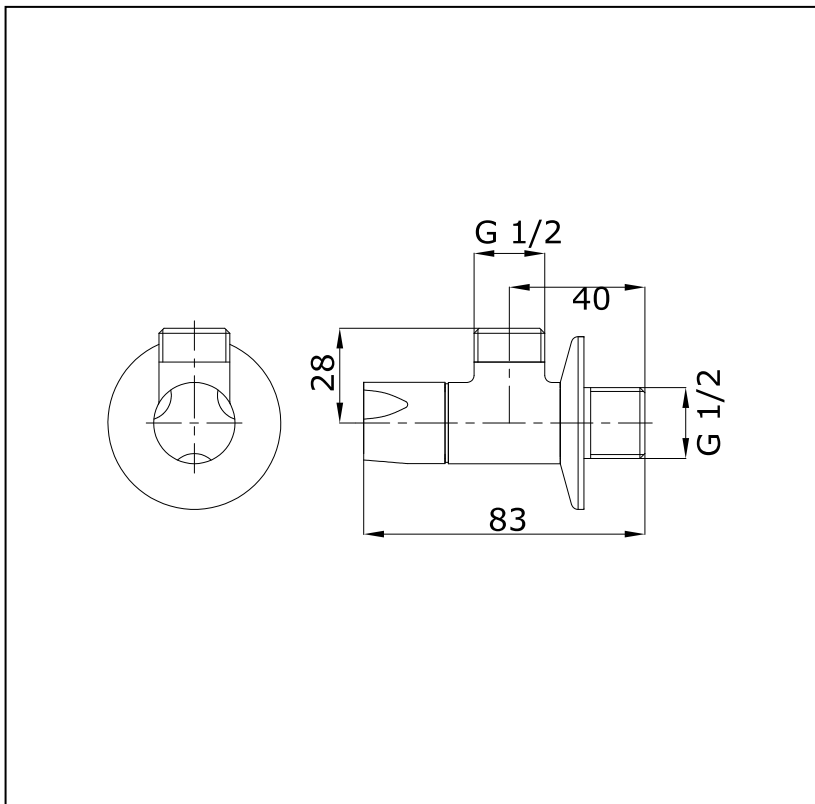

Item number: HAP004A Supplementary Fittings

Features

- Simple installation, easy to use

Specifications

Finish : Nickel Chrome
Material : Brass

Parts description

- **HAP004A**
Stop Valve

Drawing: