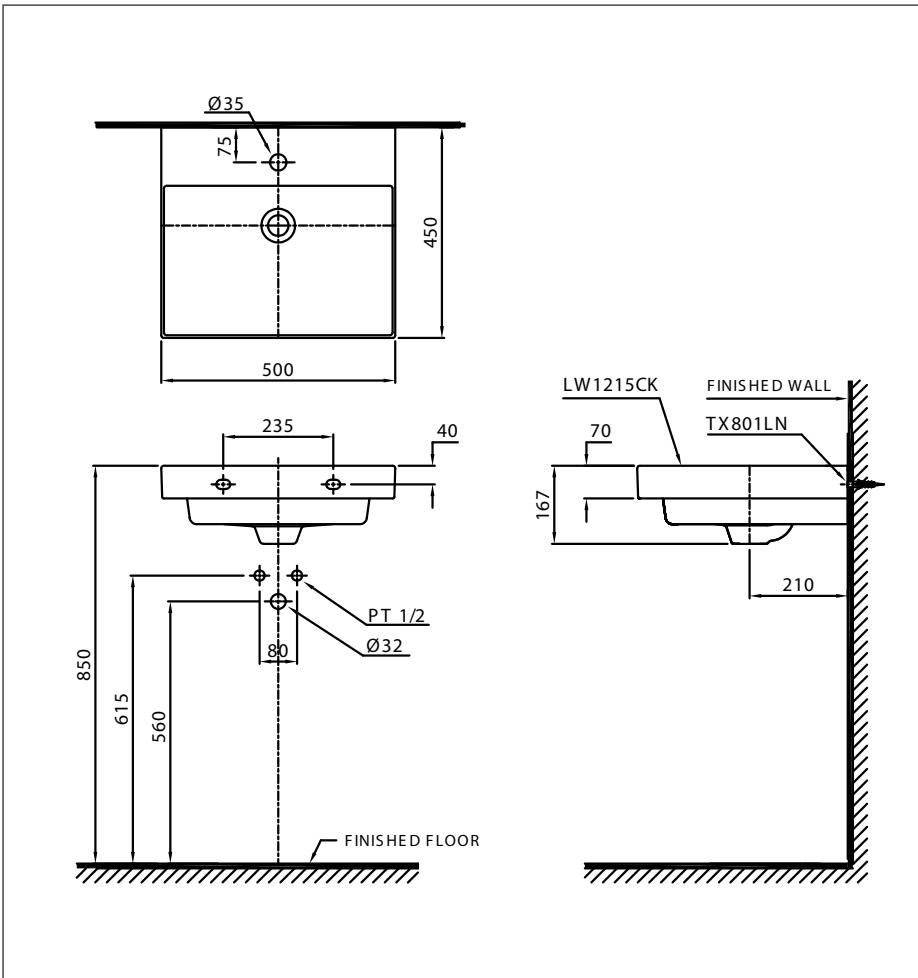

Colors

White

Please consult a TOTO representative for details