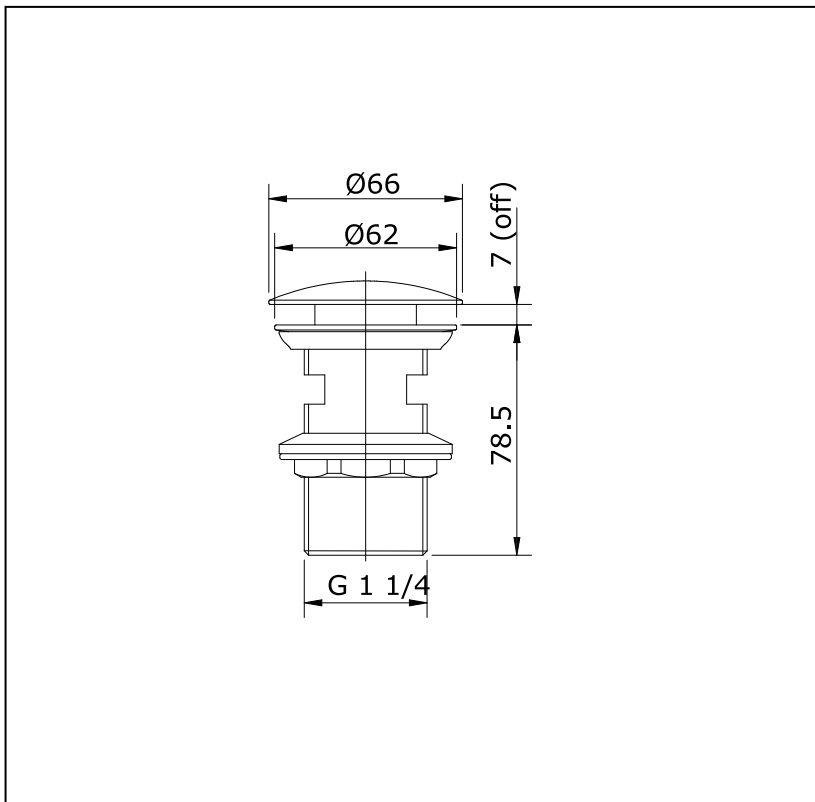

Drawing:

Remarks:

Please result TOTO sales representative for detail.