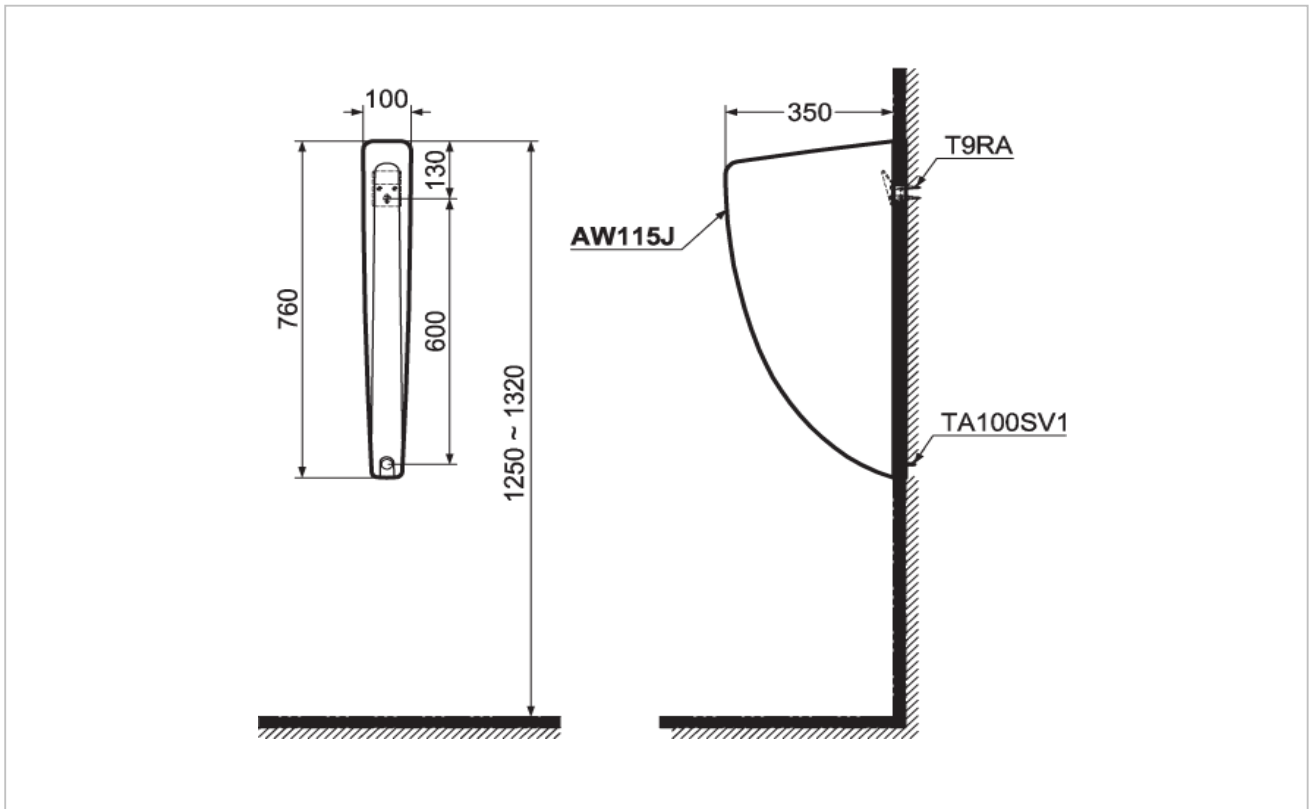

#### URINAL PARTITION

#### Product Features

Urinal Partition

Size : 100W x 350D x 760H mm