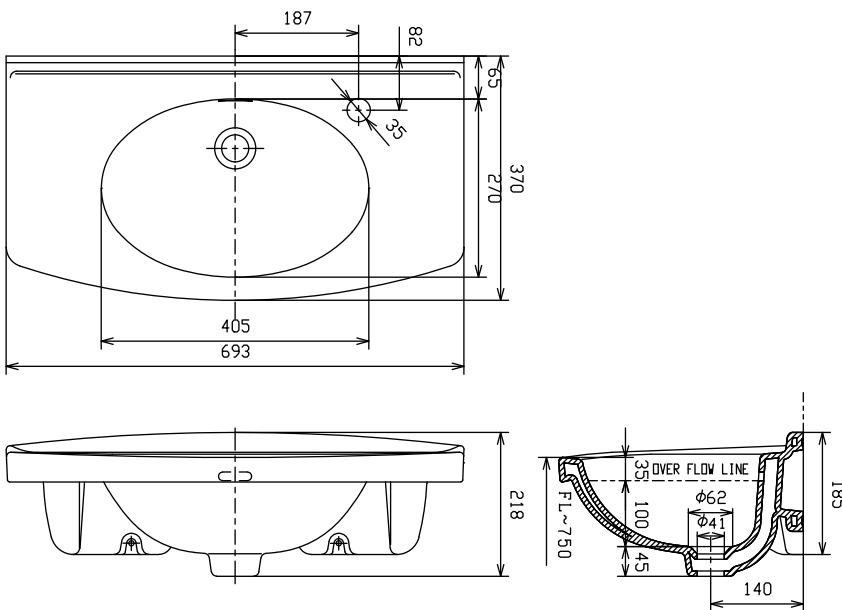

Colors

White

Please consult a TOTO representative for details