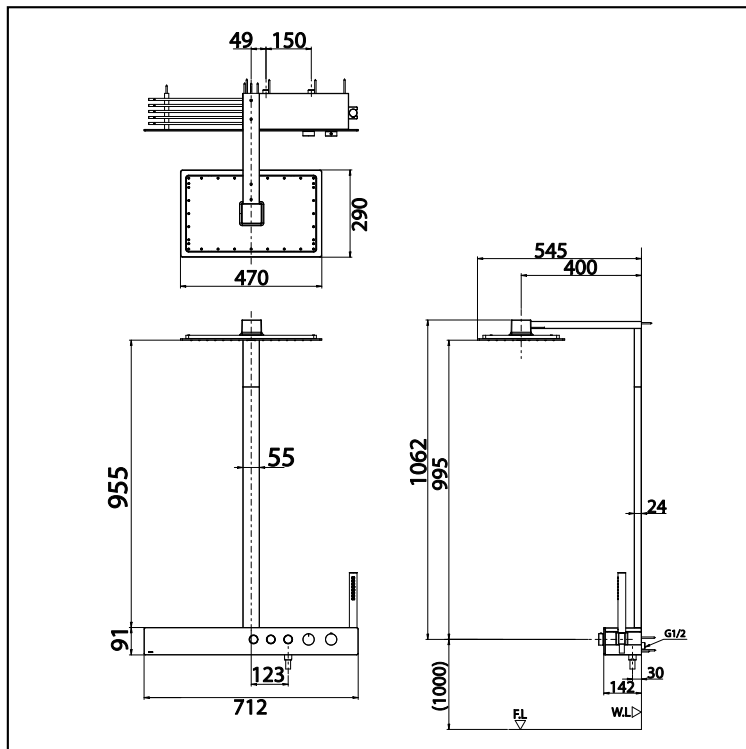

Z Shower Series
 Thermostat Shower Column w/ Shower Head
 (3 mode) (w/ Hand Shower)

Features

- A new style that fuse both bold design and advance technology
- A higher-dimension integration of design and technology. Bold linear shapes that make hairline accents shine, artfully arranged control with precision details that provides a richer shower experience
- 2 types of Shower variation (overhead / hand)
- Thermostat Controller

Specifications

Water Pressure:	0.05 MPa ~ 1.0 MPa
Finish:	Chrome
Material:	Brass
Dimension Shower Head:	470W x 290D mm
Shape Shower Head :	Rectangular

Parts description

- TBW05401T
 Thermostat Shower Column
 (Fixed Overhead Shower) (w/ Hand
 Shower) (3 mode)