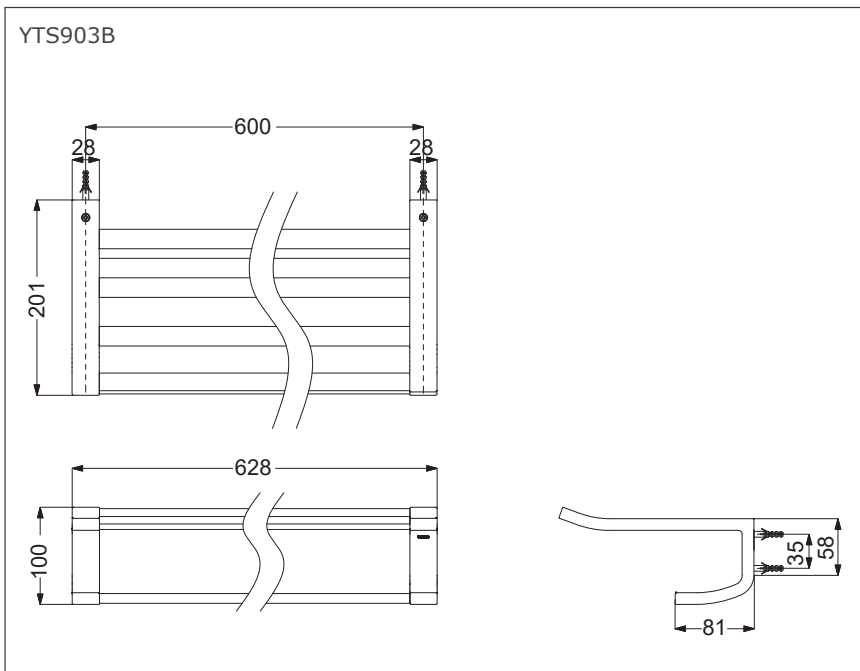

### G Selection Towel Shelf

## Specifications

Dimension : 628mm(W)× 201mm(D)× 100mm(H)

## Parts Description

- **YTS903B**  
Towel Shelf

Please consult a TOTO representative for details