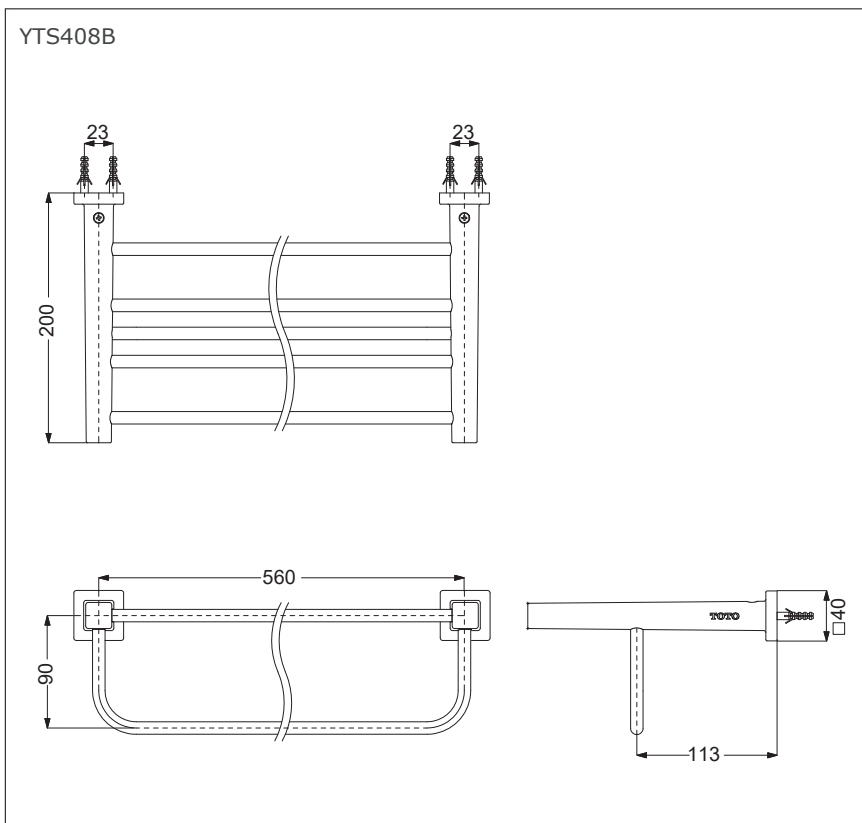

### L Selection Towel Shelf

## Specifications

Dimension : 560mm(W)× 200mm(D)× 90mm(H)

## Parts Description

- **YTS408B**  
Towel Shelf

Please consult a TOTO representative for details