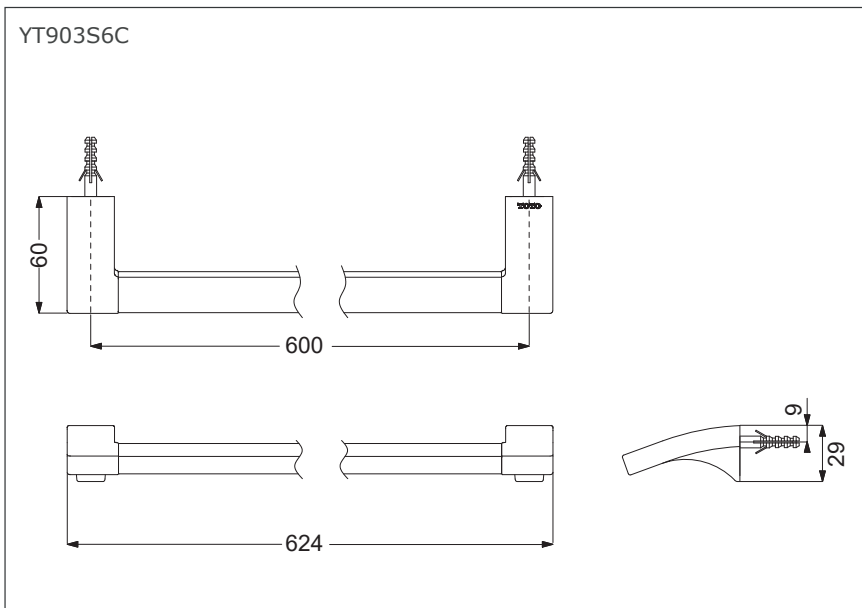

## Specifications

Dimension : 624mm(W)× 60mm(D)× 29mm(H)

## Parts Description

- **YT903S6C**  
Towel Bar

Please consult a TOTO representative for details