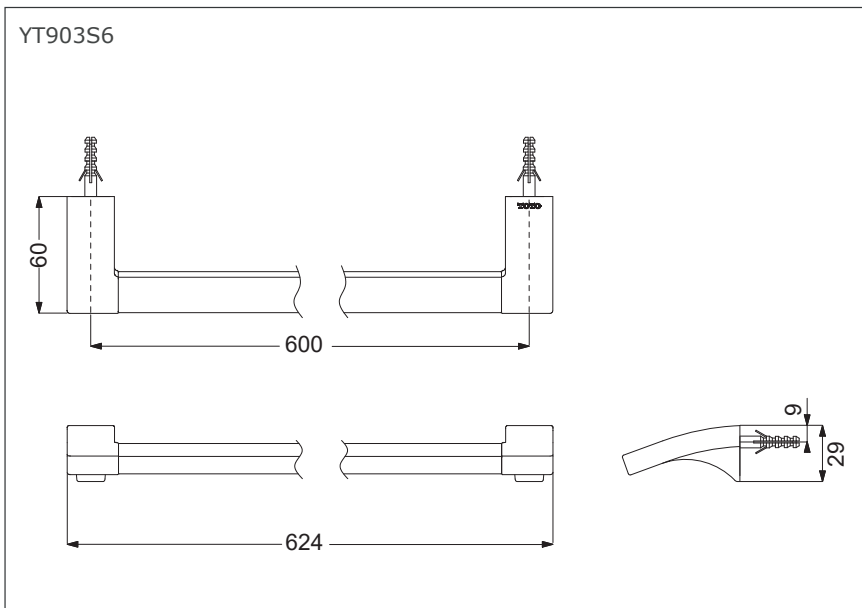

## Specifications

Dimension : 624mm(W)× 60mm(D)× 29mm(H)

## Parts Description

- **YT903S6**  
Towel Bar

Please consult a TOTO representative for details