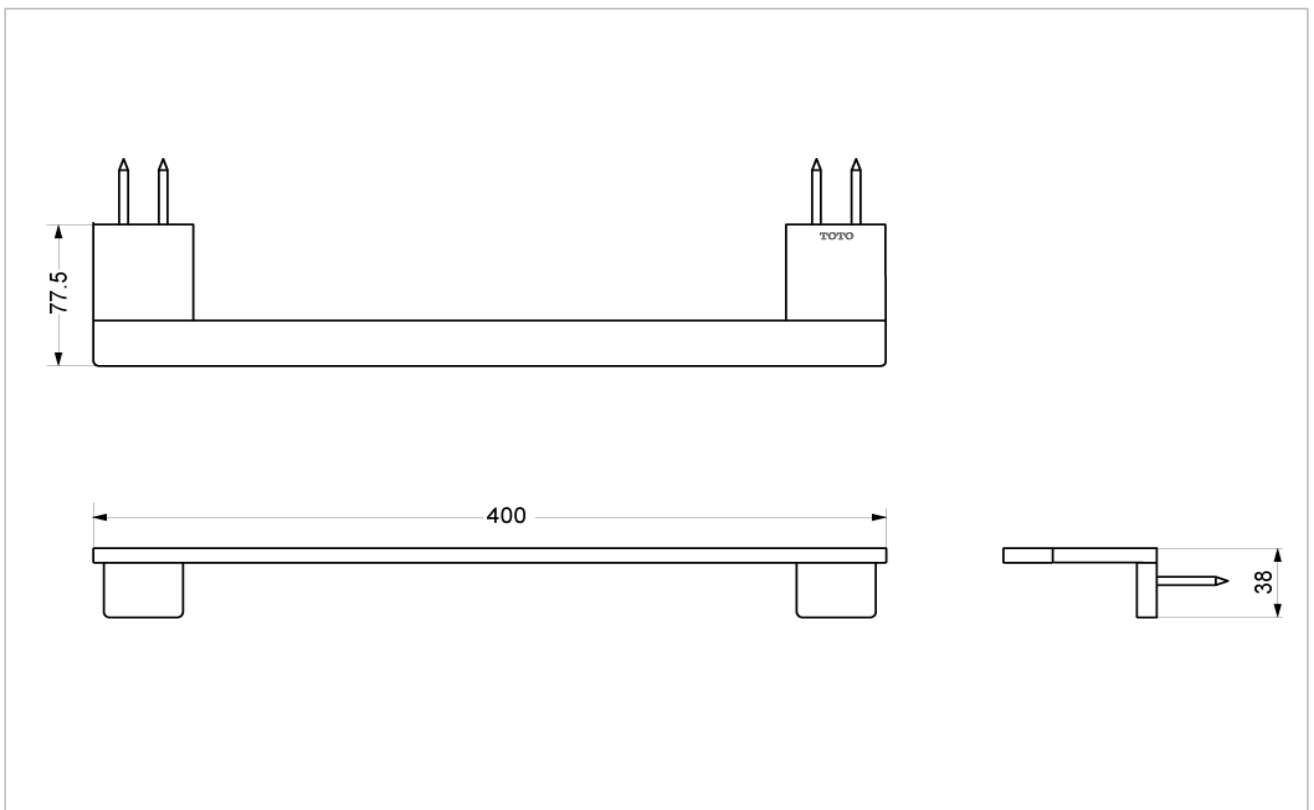

### NEOREST

Product Features  
Towel Bar (400 mm)