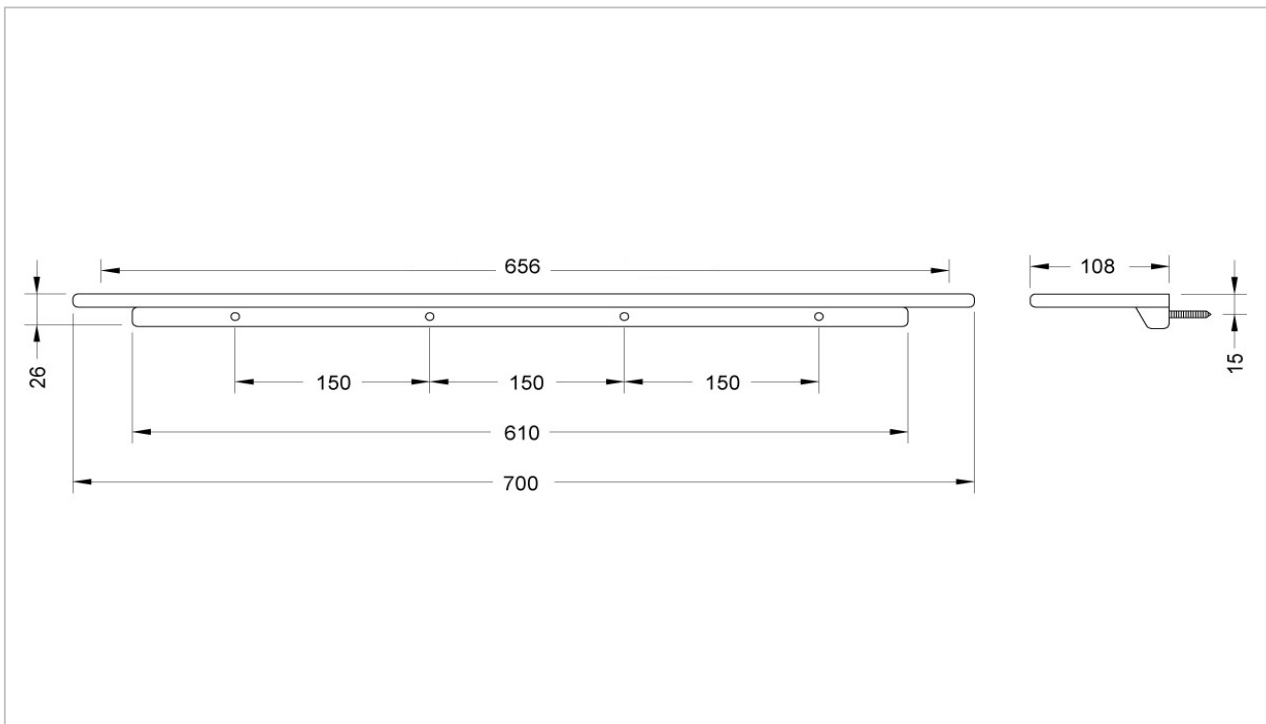

TOTO

ACCESSORIES

YT87S7

NEOREST Series

Product Features

Towel Bar
700 x 108 x 26 mm

Suggestion Fittings & Parts

Remark : We reserve the right to change some parts for suitability.