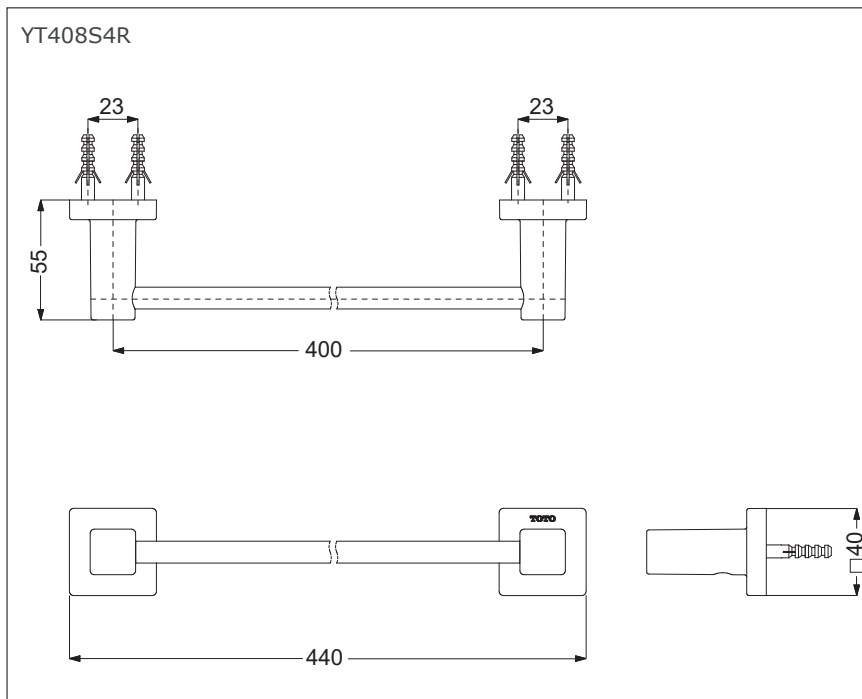

L Selection Towel Bar

Features

- Gorgeous and Generous design
- Beautiful curves, Noble quality
- Easy to use and install

Specifications

Dimension : 440mm(W) × 55mm(D) × 40mm(H)

Parts Description

- **YT408S4R**
Towel Bar