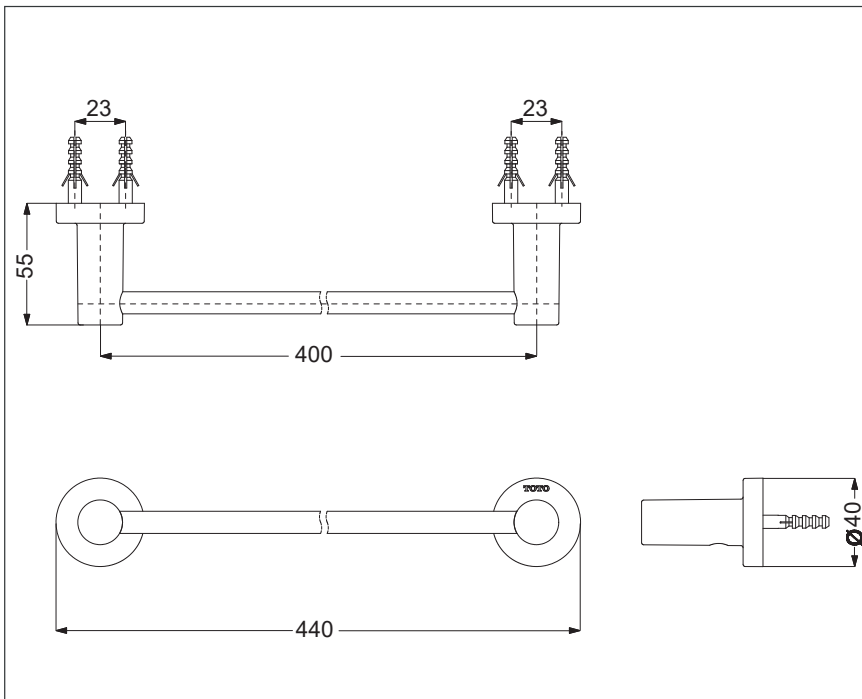

L Selection Towel Bar

Features

- Gorgeous and Generous design
- Beautiful curves, Noble quality
- Easy to use and install

Specifications

Dimension : 440mm(W)× 55mm(D)× Ø40mm(H)

Parts Description

- **YT406S4R**
Towel Bar