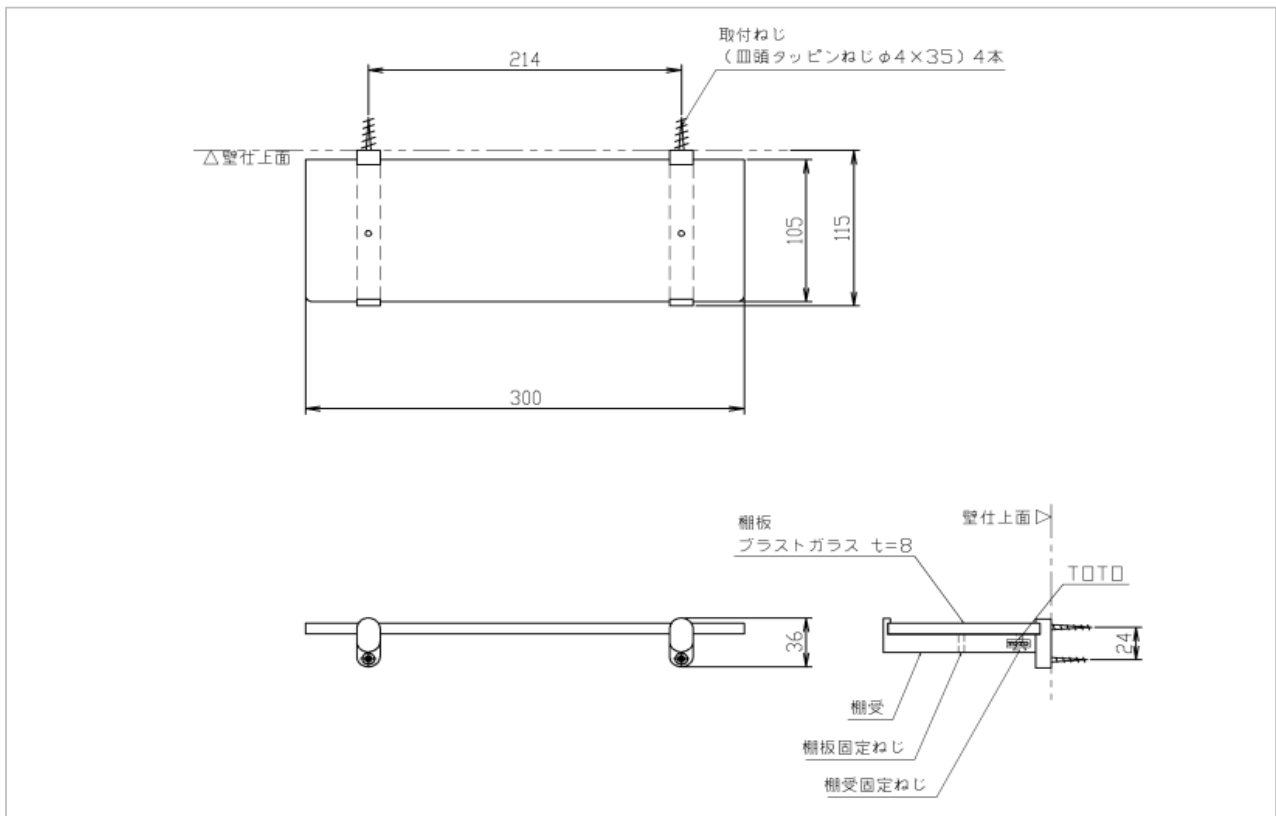

TOTO | TOILET ACCESSORIES

YMKS12E1#AS

Glass Shelf

Product Features

Suggestion Fittings & Parts

Remark : We reserve the right to change some parts for suitability.

TOTO (THAILAND) CO.,LTD

Bangkok Office : 598 Q House Ploenjit Building., G floor., Ploenchit Rd., Lumpini, Pathumwan, Bangkok. 10330 Thailand
Tel : +(66)2-650-9925(AUTO) Fax : +(66)2-650-9923-4
www.toto.co.th