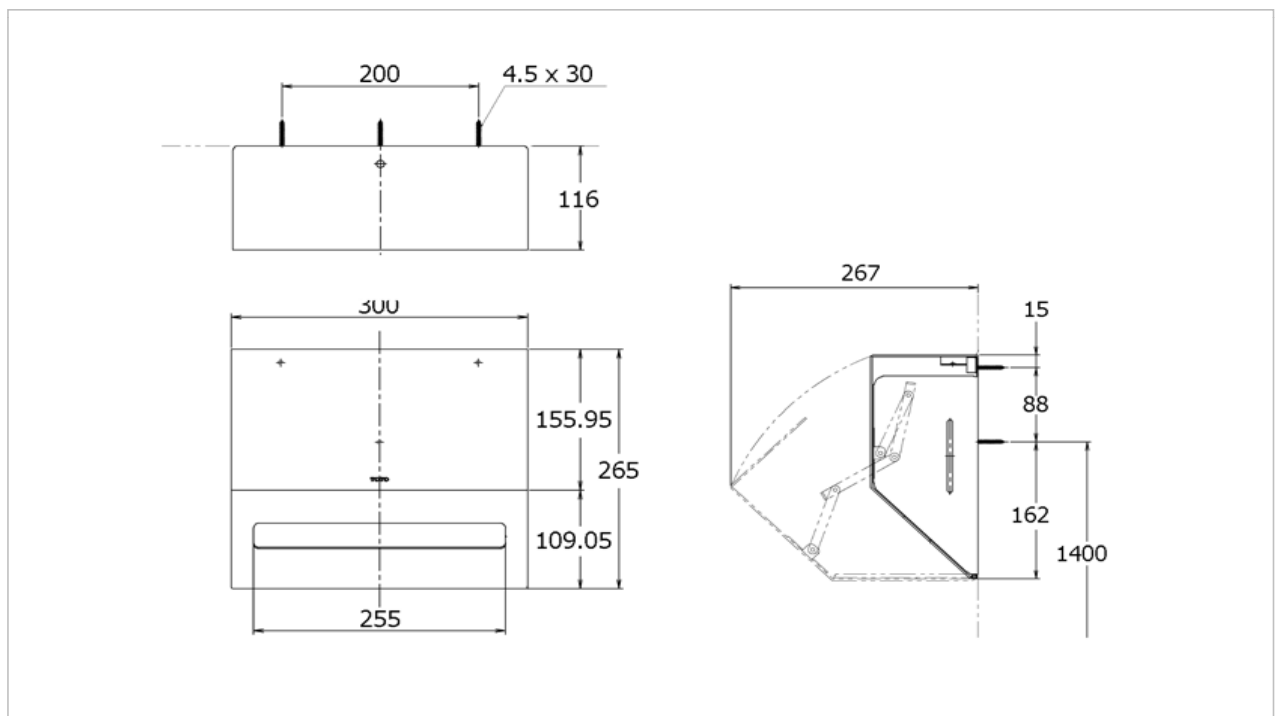

TOTO | BATHROOM ACCESSORY |

YKT300MR

Paper Holder

Product Features

Suggestion Fittings & Parts

Remark : We reserve the right to change some parts for suitability.

TOTO (THAILAND) CO.,LTD

Bangkok Office : 598 Q House Ploenjit Building., G floor., Ploenchit Rd.,Lumpini, Pathumwan, Bangkok. 10330 Thailand
Tel : +(66)2-650-9925(AUTO) Fax : +(66)2-650-9923-4