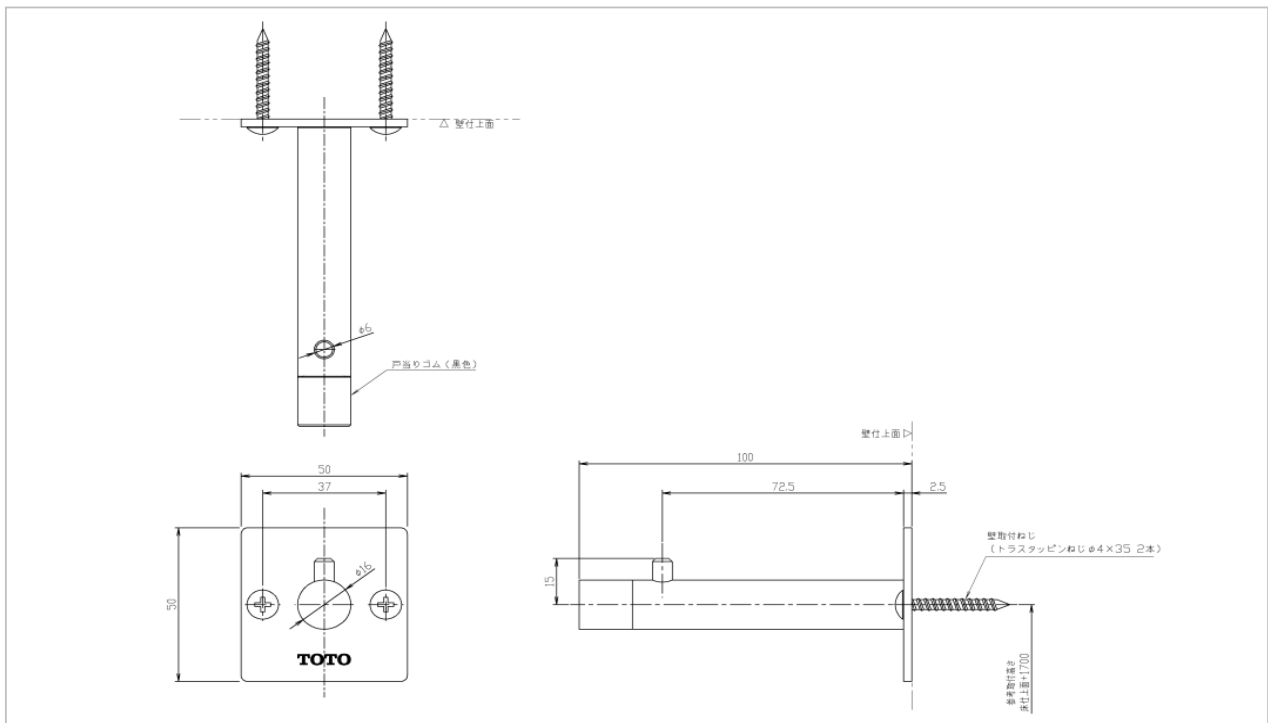

TOTO

Bathroom Accessory

YKH21R

Hook with door bumper

Product Features

Material : Stainless Steel

Suggestion Fittings & Parts

Remark : We reserve the right to change some parts for suitability.