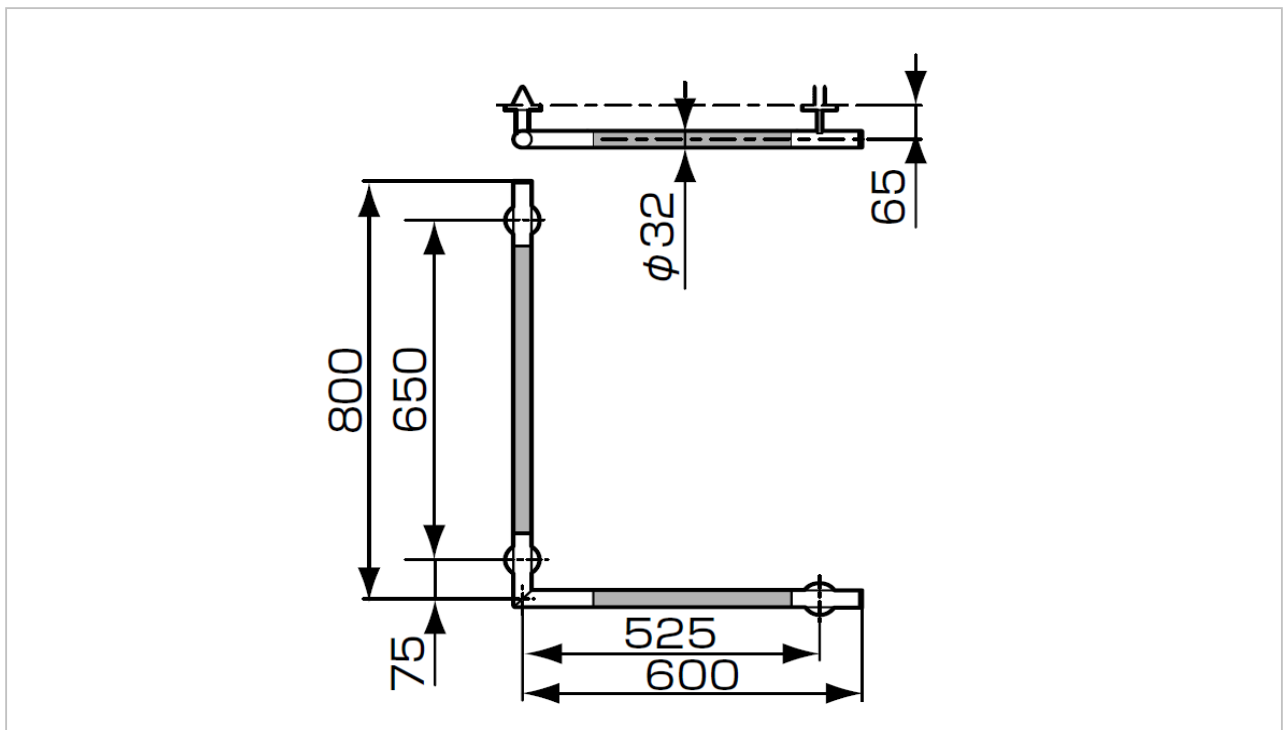

TOTO

BATHROOM ACCESSORY

YHR86WL#N11

Interior Bar

Product Features

YHR86WL

Interior Bar L-Shape Hard Maple Type
size : 800x600 mm

#N11