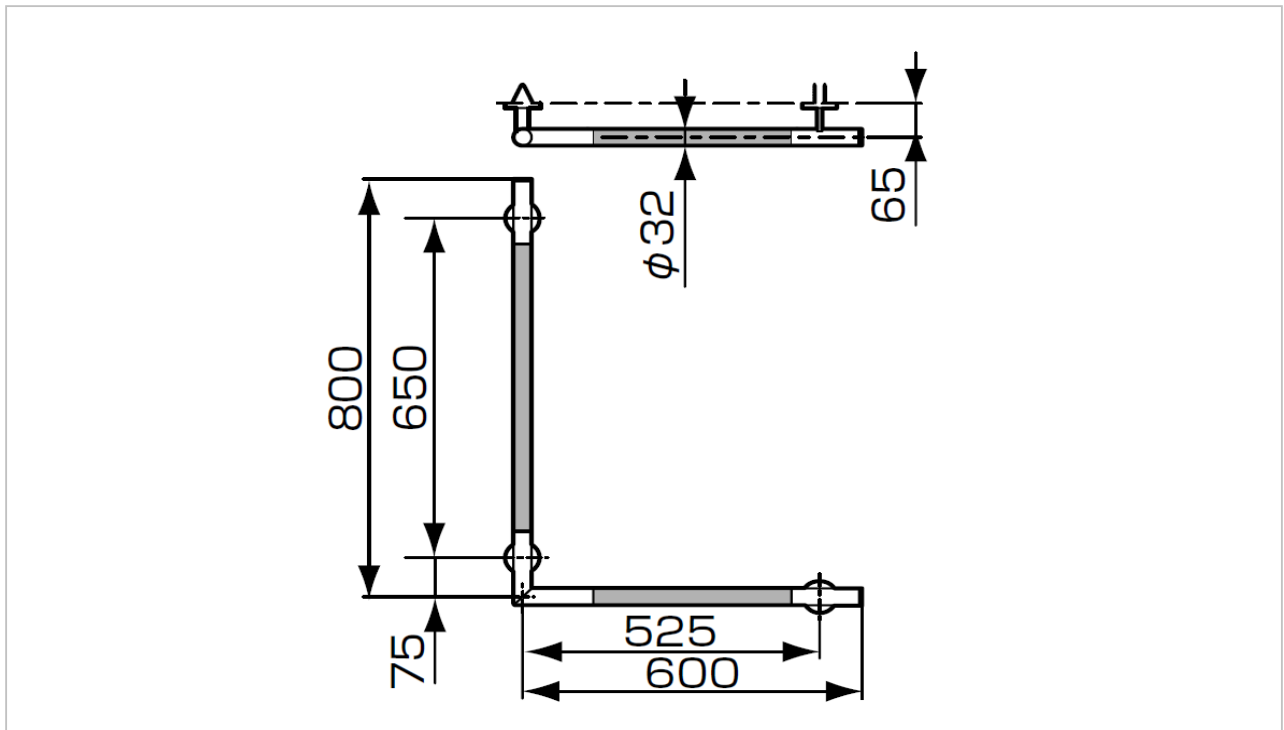

TOTO

BATHROOM ACCESSORY

YHR86ML

Interior Bar

Product Features

YHR86ML

Stainless Steel Type with Shot Blast Finish
size : 800x600 mm

Suggestion Fittings & Parts