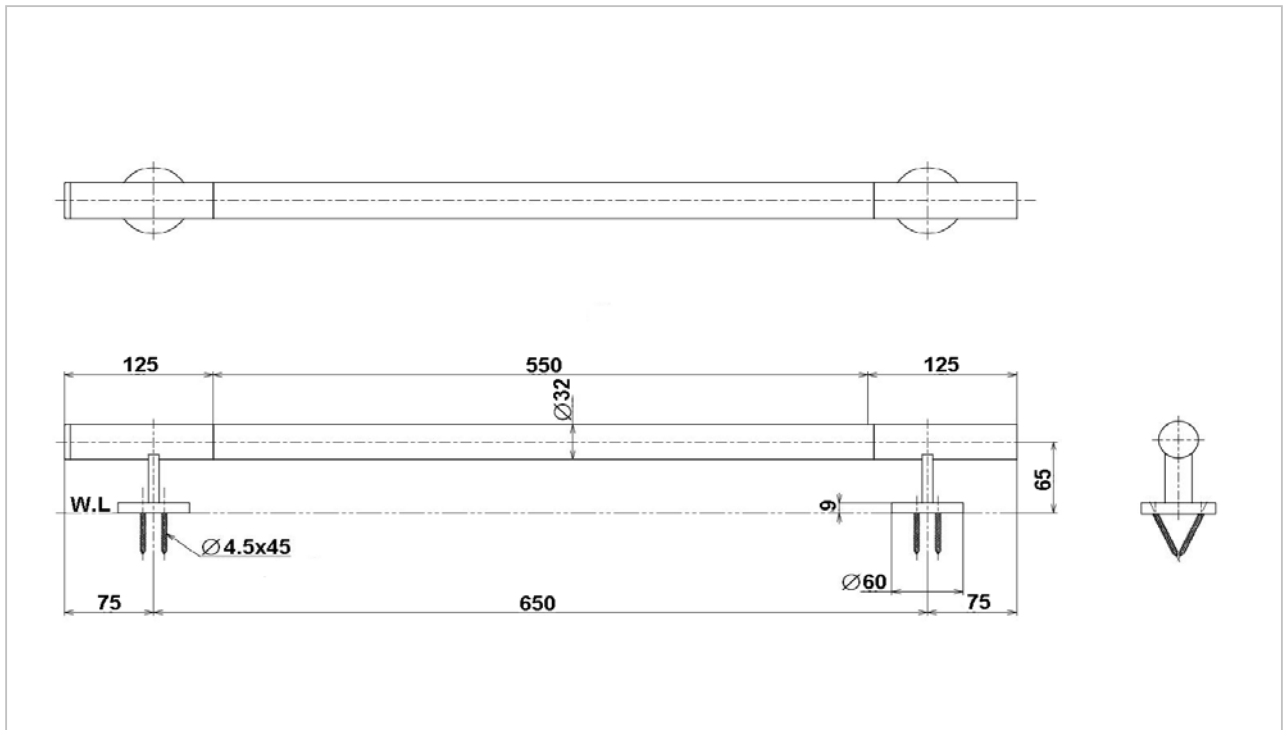

TOTO

BATHROOM ACCESSORY

YHR600W

Interior Bar

Product Features

YHR600W

Interior Bar I-Shape Hard Maple Type size : 600 mm

YHR800W

size : 800 mm

Suggestion Fittings & Parts

Remark : We reserve the right to change some parts for suitability.

TOTO (THAILAND) CO.,LTD

Bangkok Office : 598 Q House Ploenjit Building., G floor., Ploenchit Rd., Lumpini, Pathumwan, Bangkok. 10330 Thailand